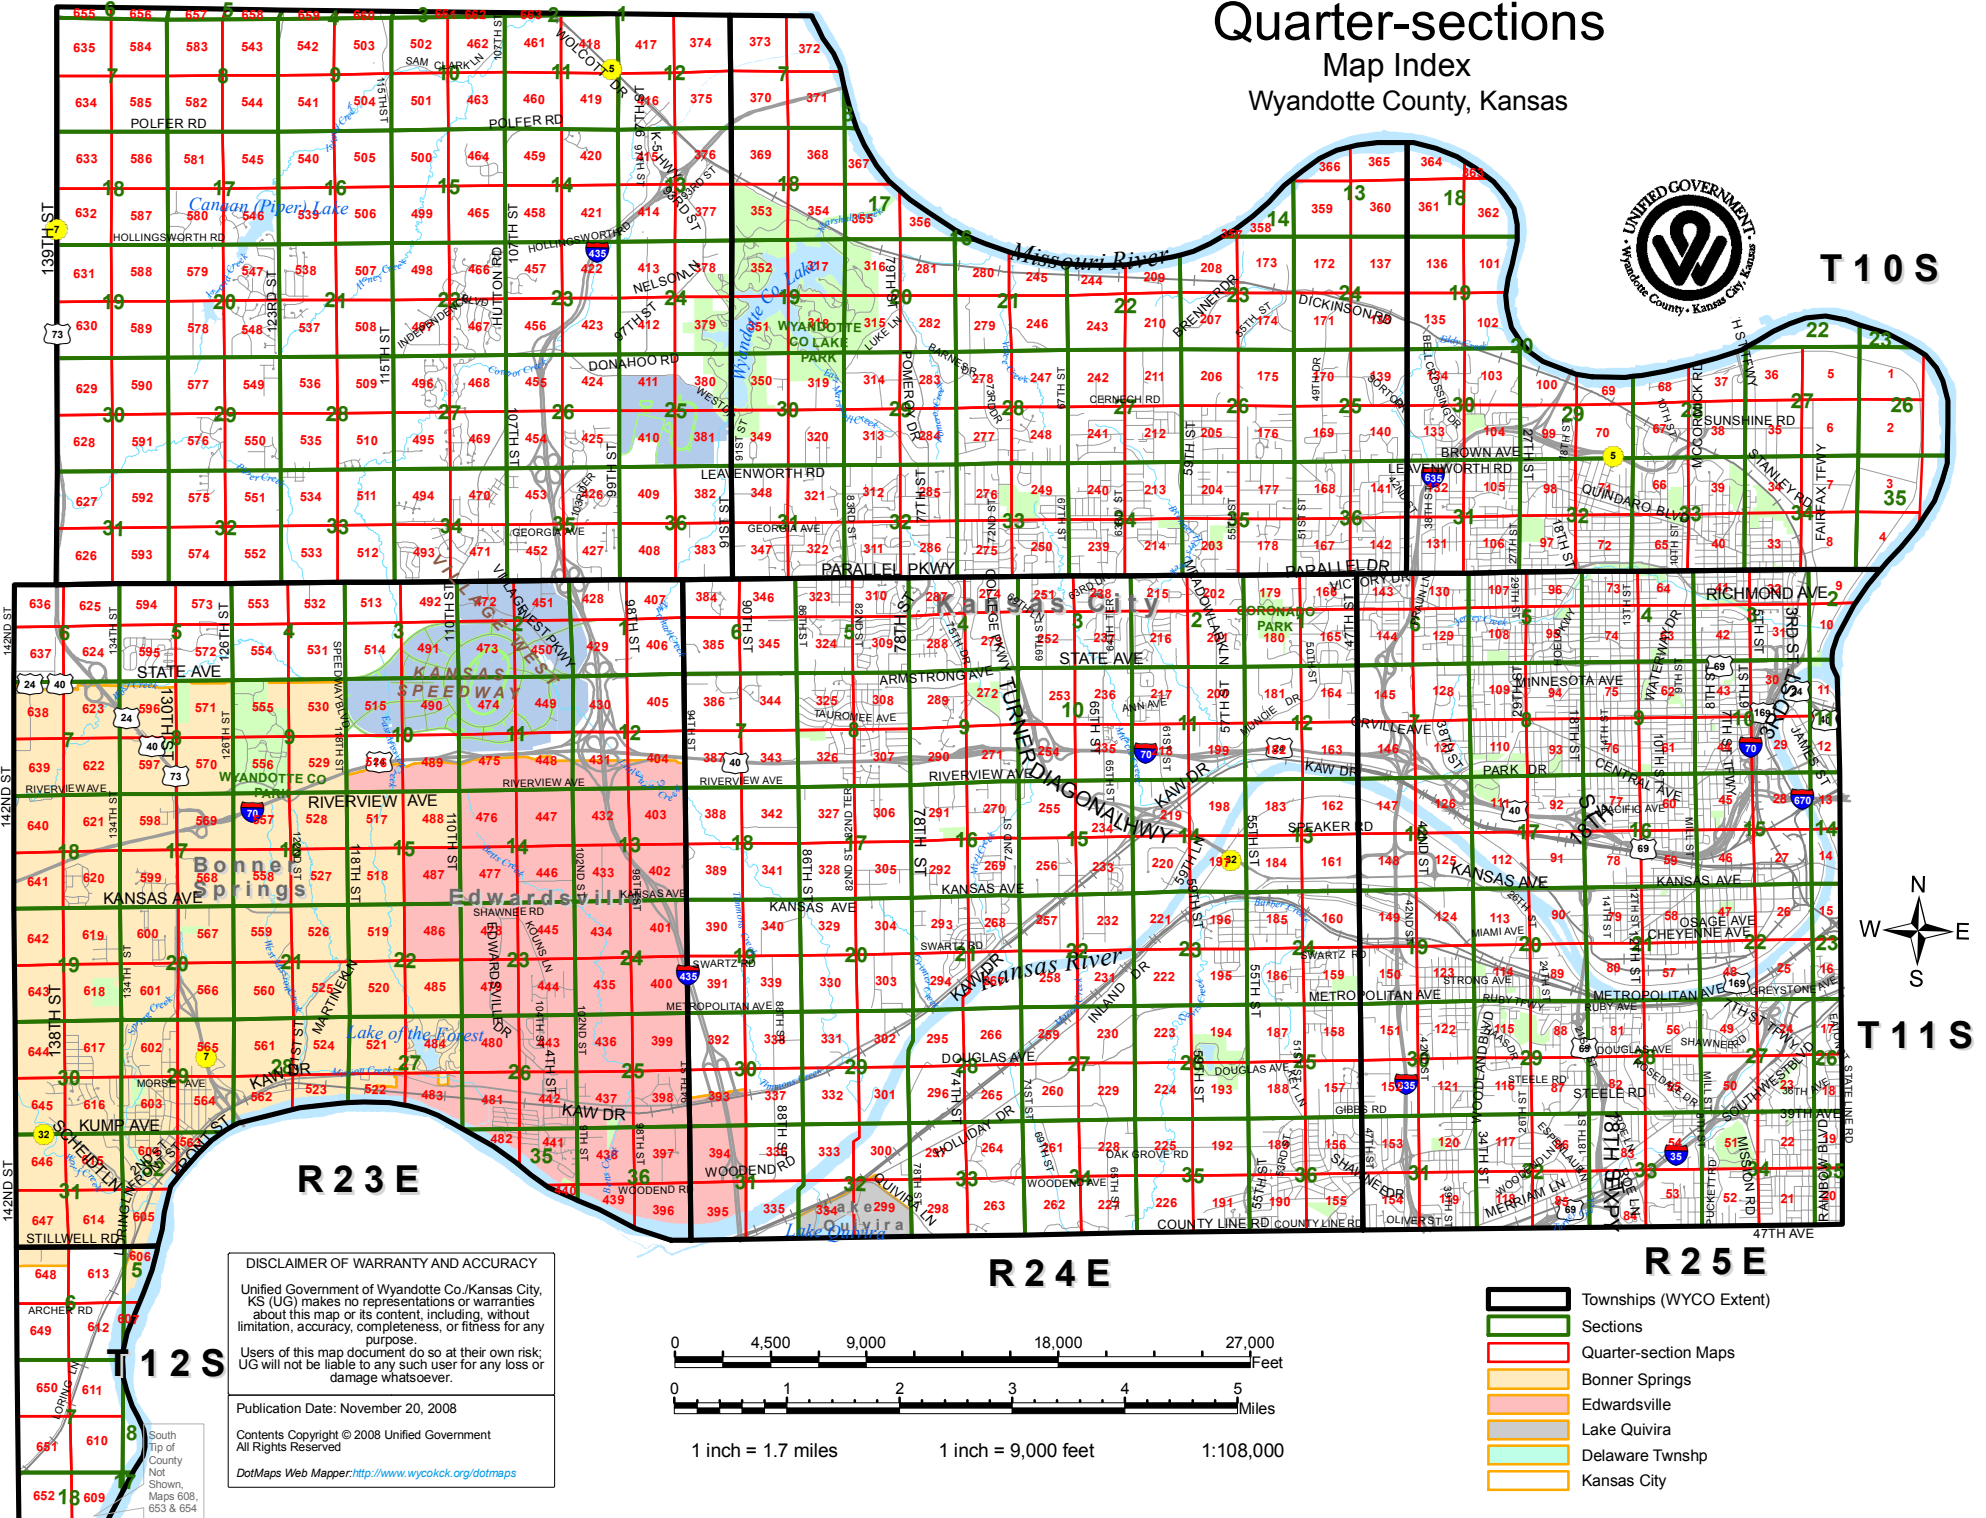

Quarter-sections Map Index Wyandotte County, Kansas

DISCLAIMER OF WARRANTY AND ACCURACY
 Unified Government of Wyandotte Co./Kansas City, KS (UG) makes no representations or warranties about this map or its content, including, without limitation, accuracy, completeness, or fitness for any purpose.
 Users of this map document do so at their own risk; UG will not be liable to any such user for any loss or damage whatsoever.
 Publication Date: November 20, 2008
 Contents Copyright © 2008 Unified Government All Rights Reserved
 DotMaps Web Mapper: <http://www.wycokck.org/dotmaps>

- Townships (WYCO Extent)
- Sections
- Quarter-section Maps
- Bonner Springs
- Edwardsville
- Lake Quivira
- Delaware Twncshp
- Kansas City

T 12 S

R 23 E

R 24 E

R 25 E

T 10 S

T 11 S

South Tip of County Not Shown. Maps 608, 653 & 654