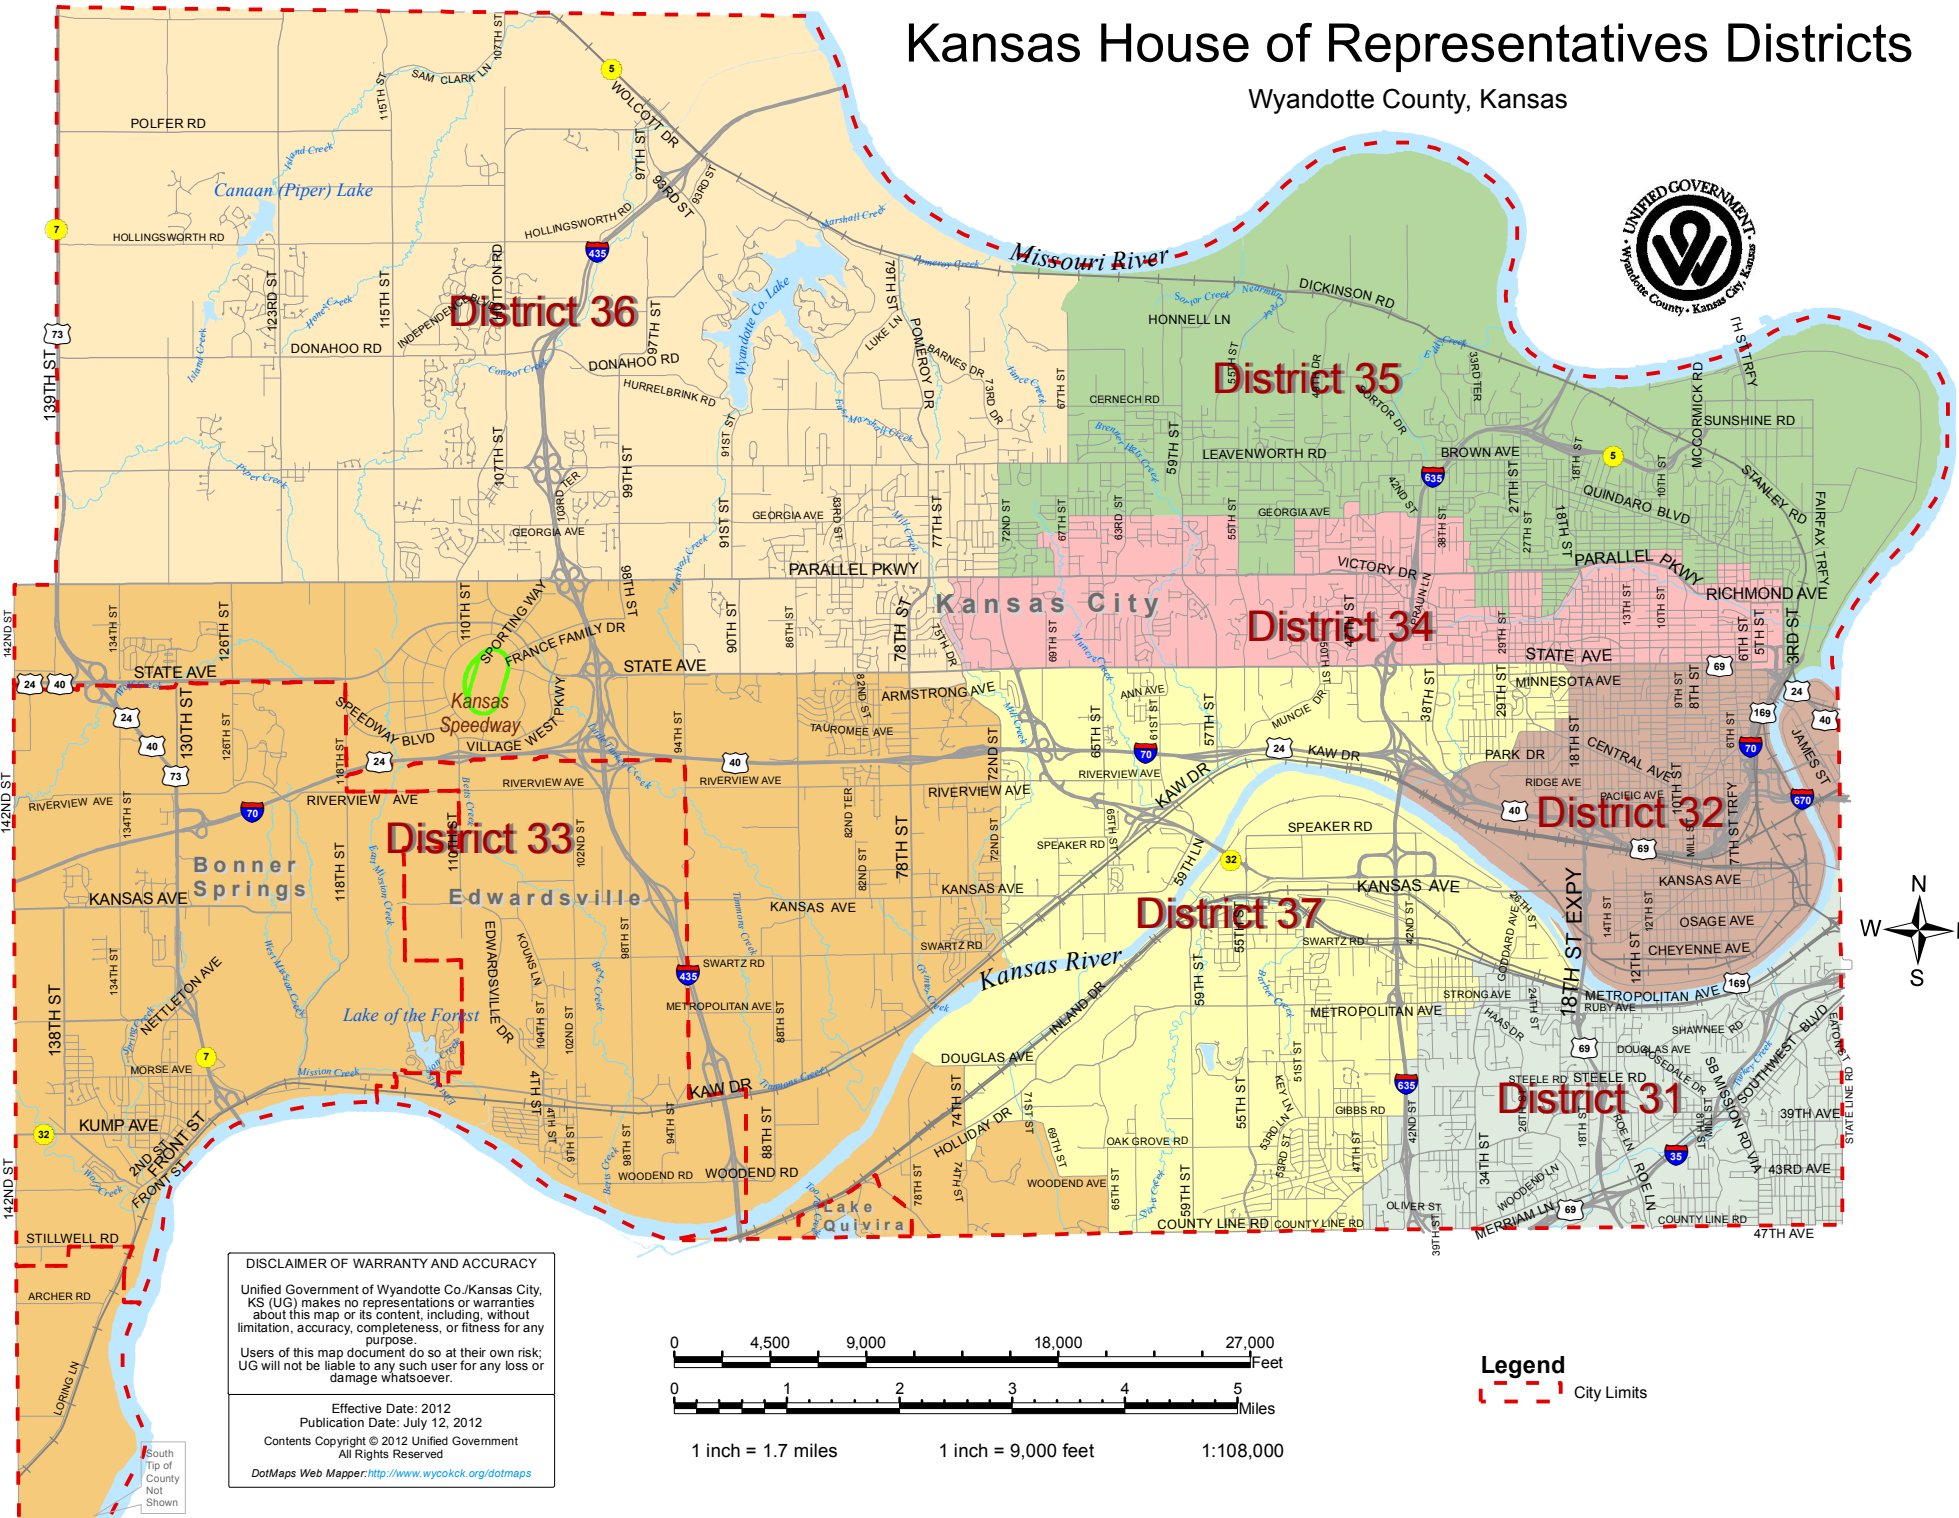

# Kansas House of Representatives Districts

Wyandotte County, Kansas

**DISCLAIMER OF WARRANTY AND ACCURACY**

Unified Government of Wyandotte Co./Kansas City, KS (UG) makes no representations or warranties about this map or its content, including, without limitation, accuracy, completeness, or fitness for any purpose.

Users of this map document do so at their own risk; UG will not be liable to any such user for any loss or damage whatsoever.

Effective Date: 2012  
 Publication Date: July 12, 2012  
 Contents Copyright © 2012 Unified Government  
 All Rights Reserved  
 DotMaps Web Mapper: <http://www.wycokck.org/dotmaps>

1 inch = 1.7 miles      1 inch = 9,000 feet      1:108,000

**Legend**  
 - - - - - City Limits