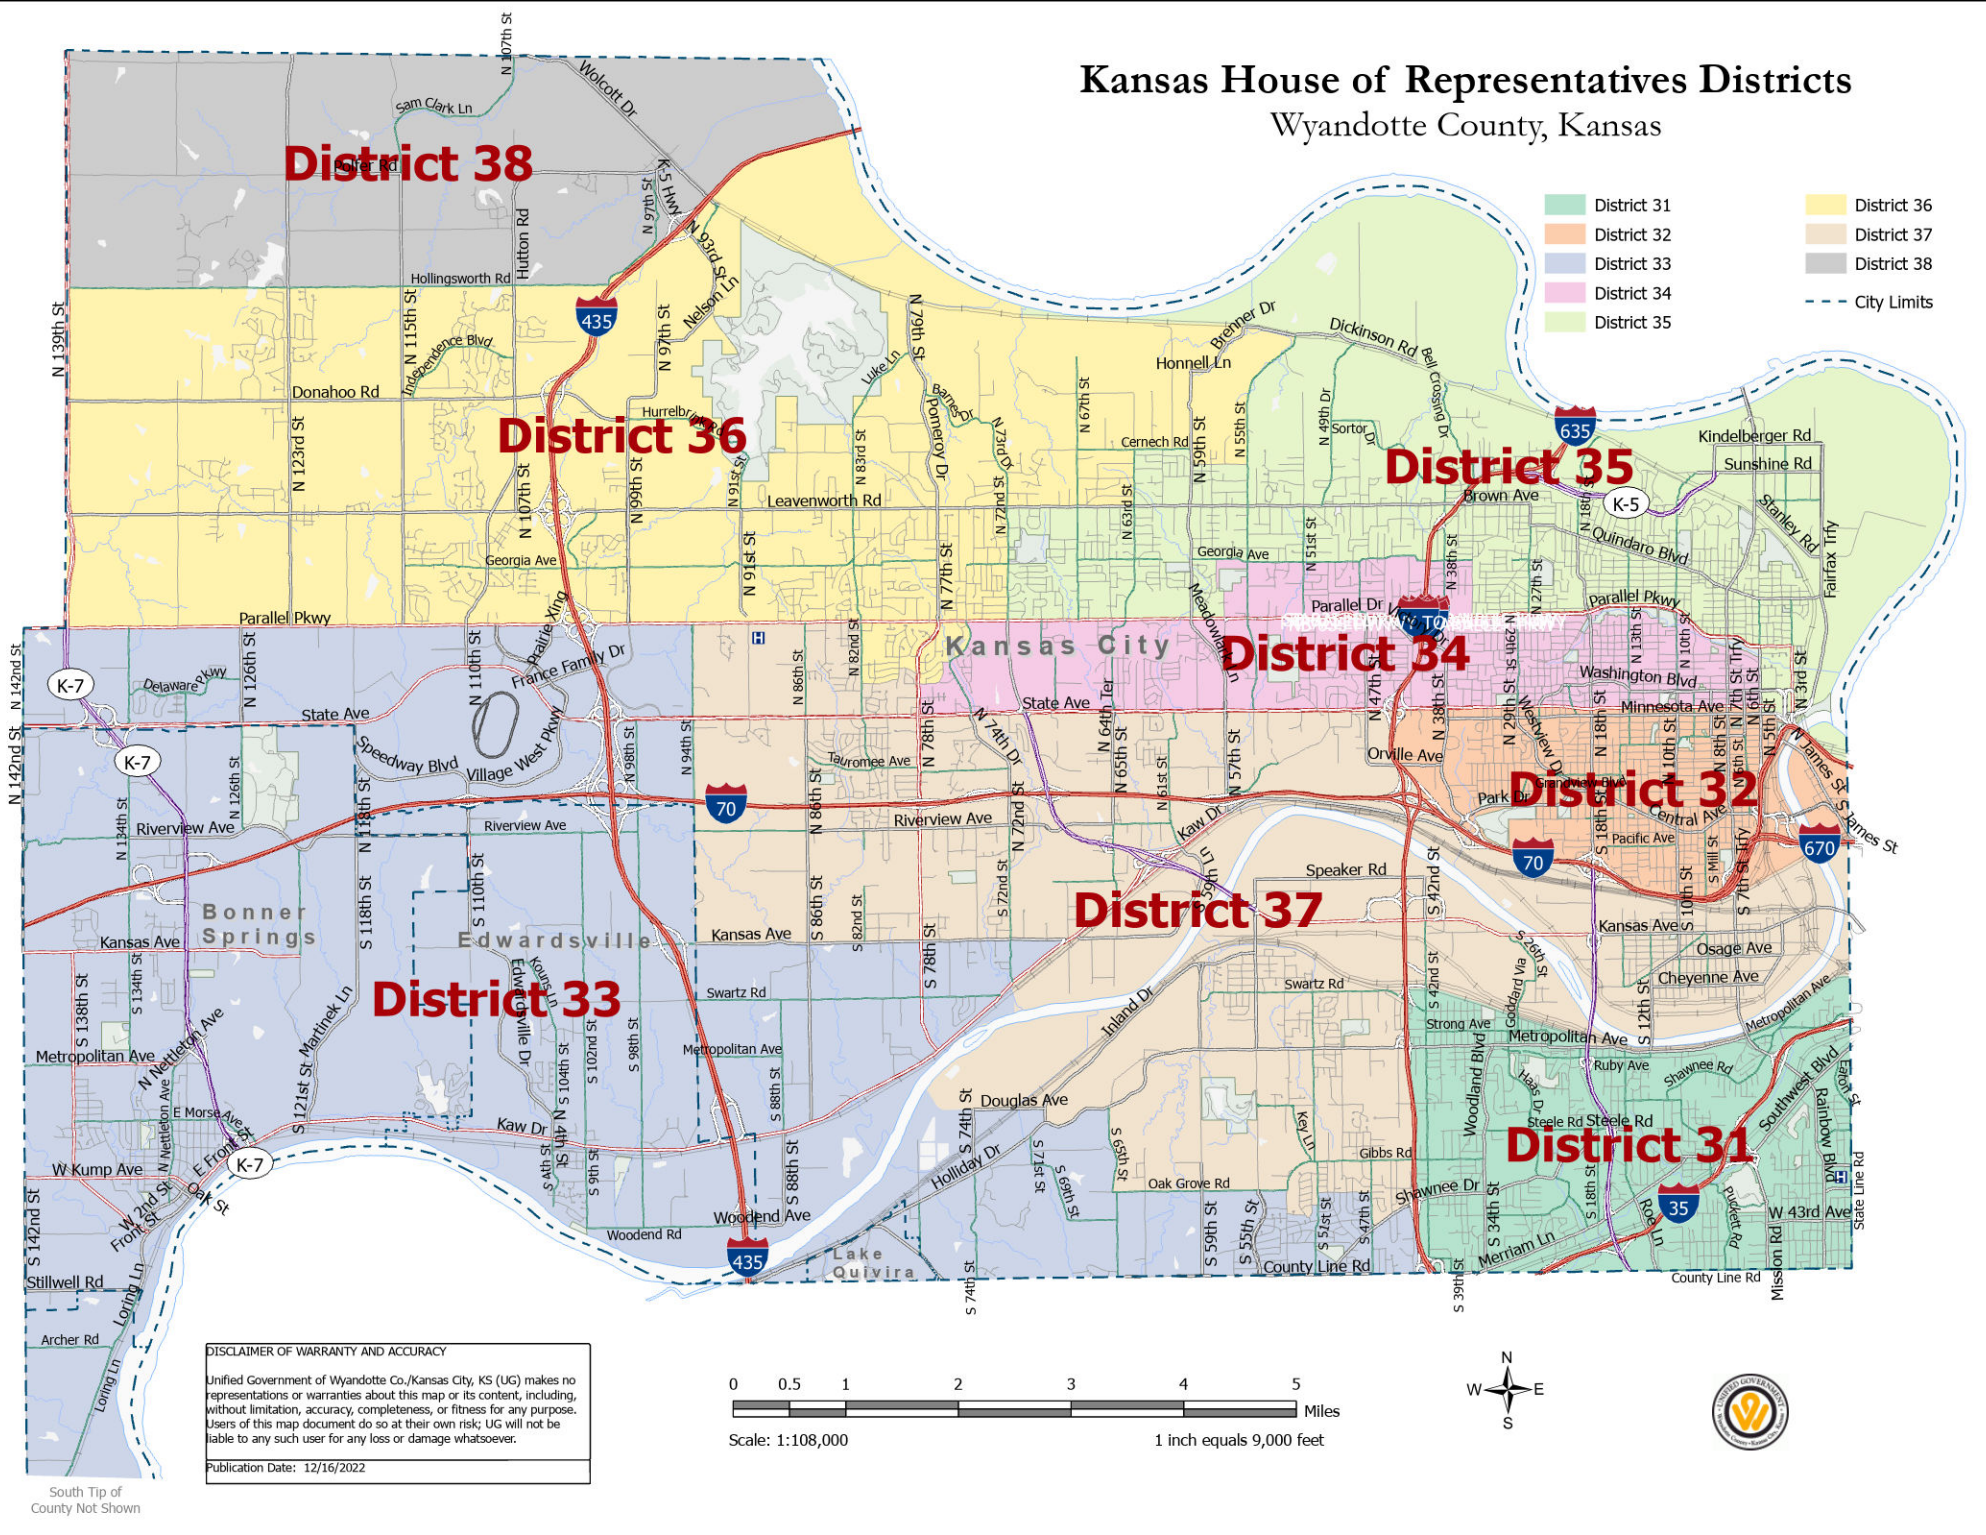

# Kansas House of Representatives Districts

## Wyandotte County, Kansas

**DISCLAIMER OF WARRANTY AND ACCURACY**

Unified Government of Wyandotte Co./Kansas City, KS (UG) makes no representations or warranties about this map or its content, including, without limitation, accuracy, completeness, or fitness for any purpose. Users of this map document do so at their own risk; UG will not be liable to any such user for any loss or damage whatsoever.

South Tip of County Not Shown