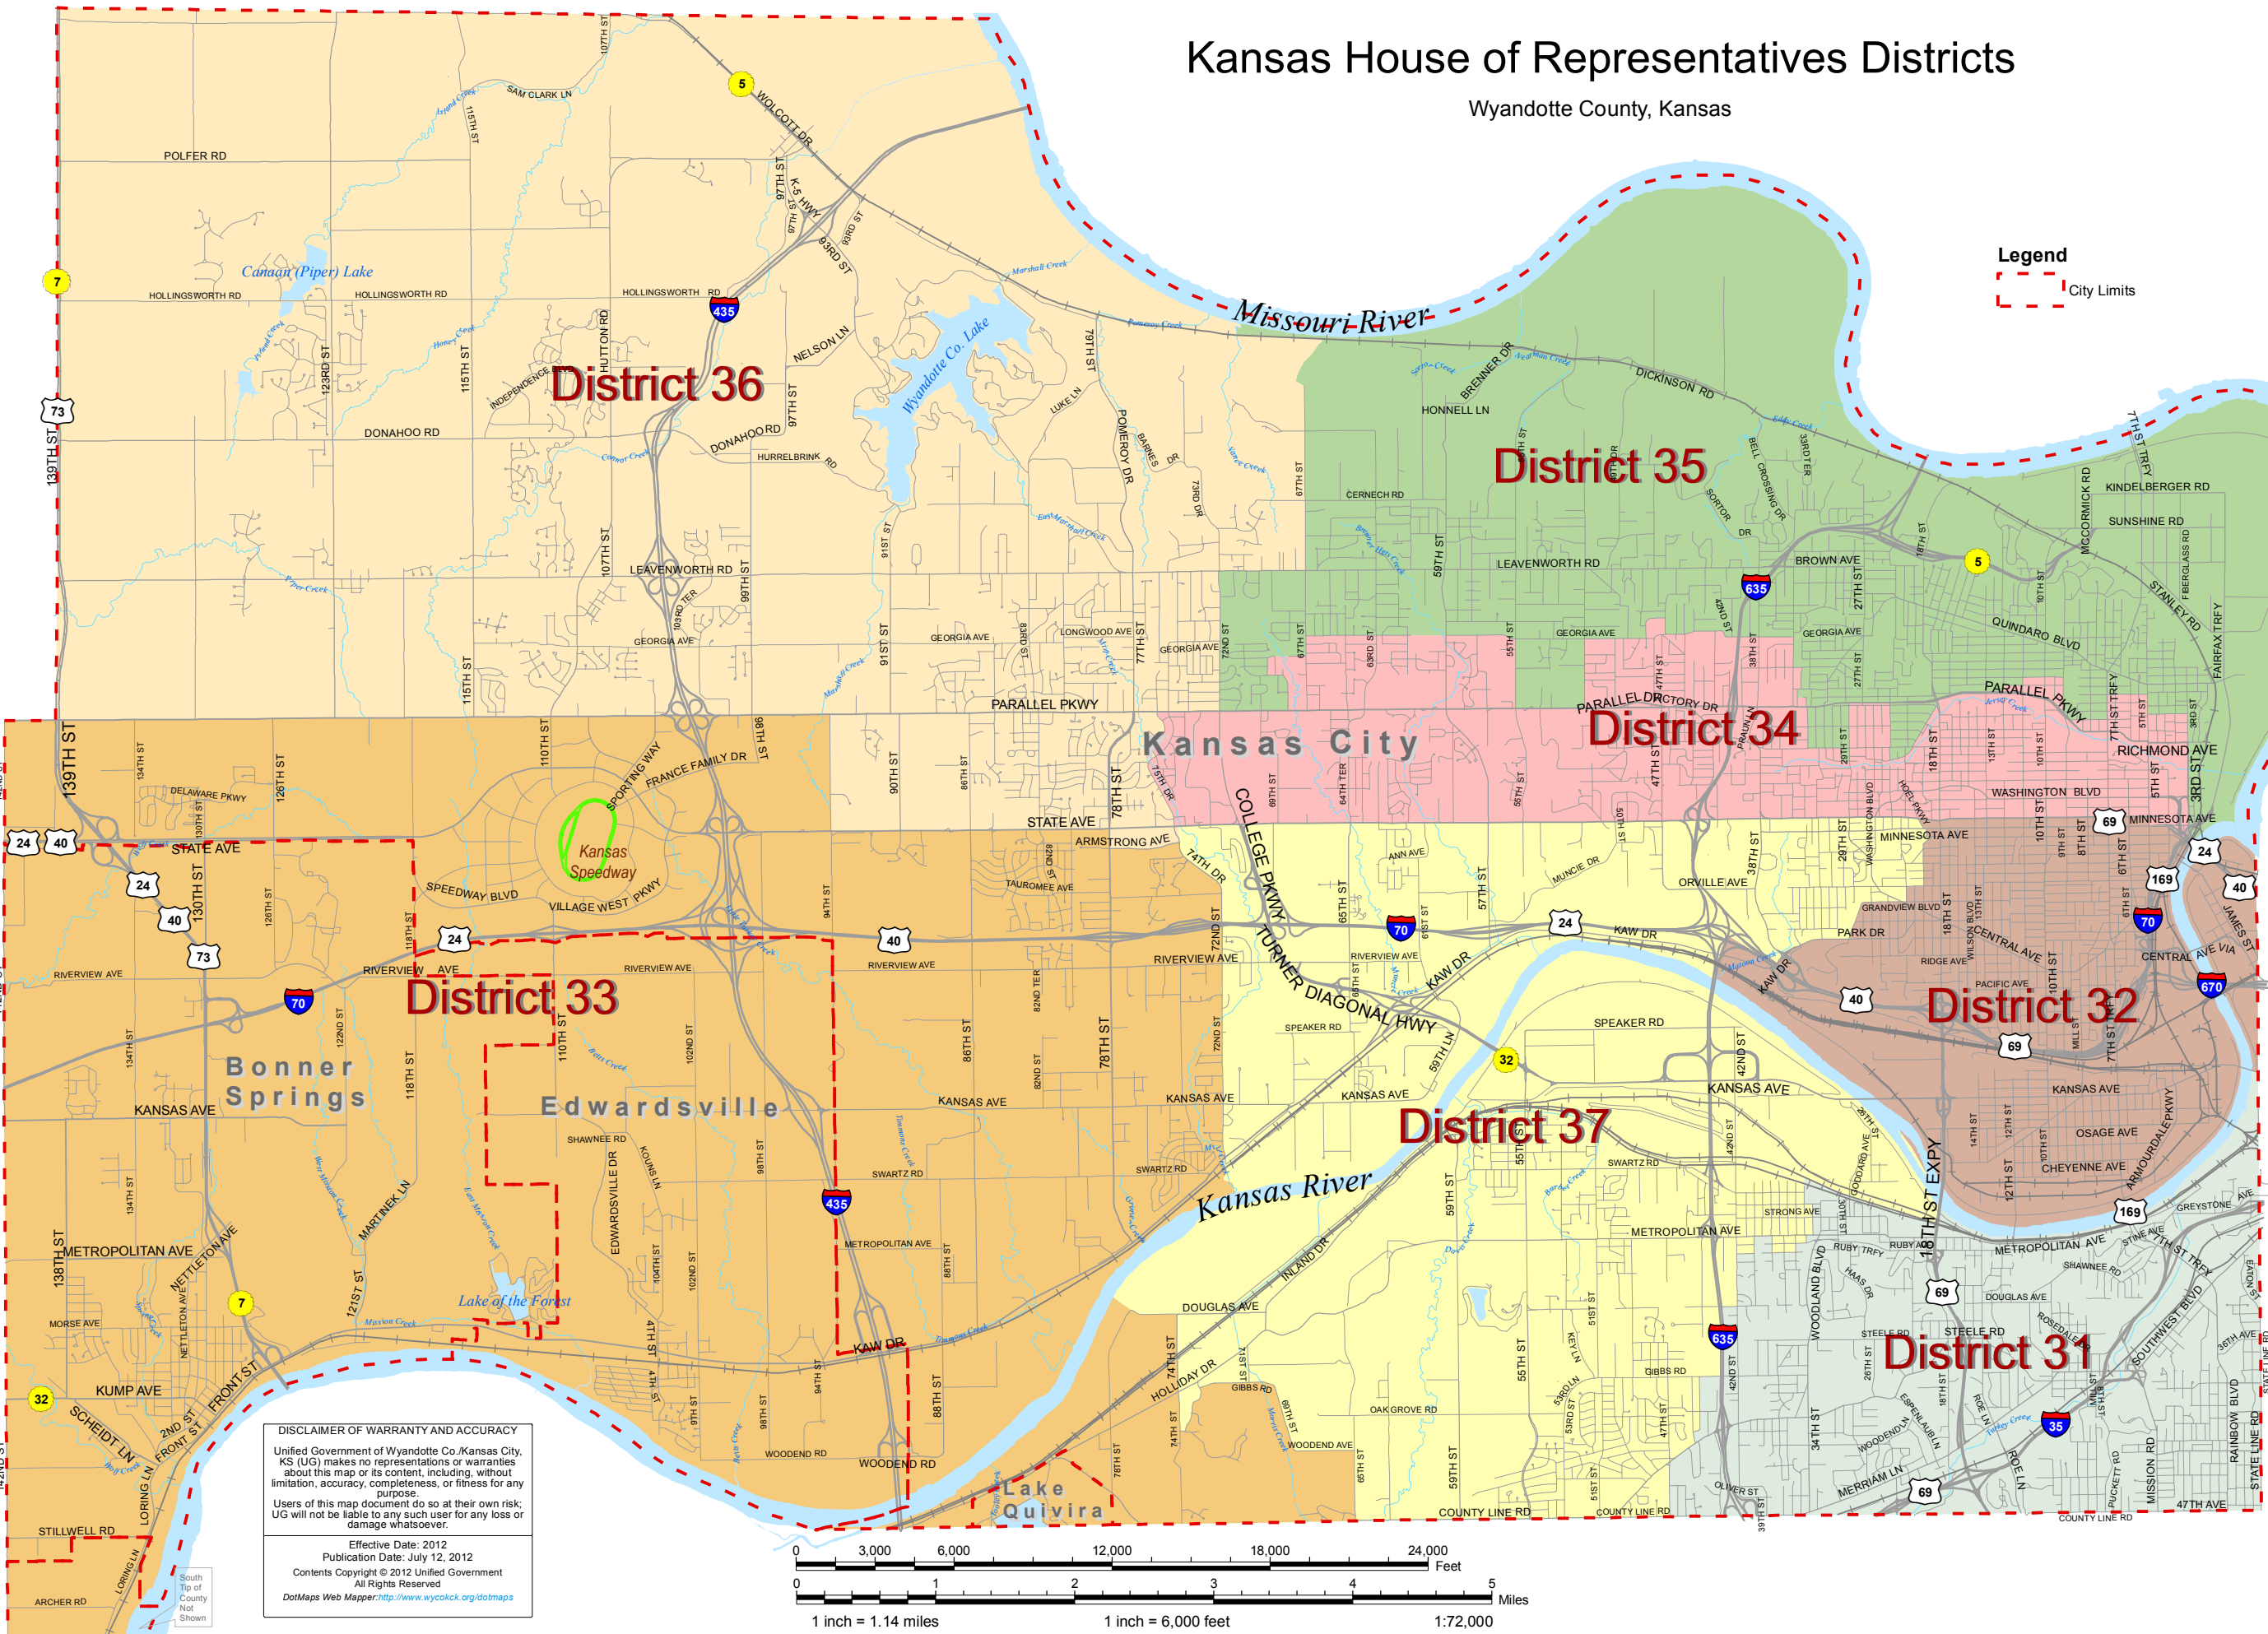

Kansas House of Representatives Districts

Wyandotte County, Kansas

Legend
City Limits

DISCLAIMER OF WARRANTY AND ACCURACY
Unified Government of Wyandotte Co., Kansas City, KS (UG) makes no representations or warranties about this map or its content, including, without limitation, accuracy, completeness, or fitness for any purpose.
Users of this map document do so at their own risk; UG will not be liable to any such user for any loss or damage whatsoever.

Effective Date: 2012
Publication Date: July 12, 2012
Contents Copyright © 2012 Unified Government
All Rights Reserved
DotMaps Web Mapper: <http://www.wyockck.org/dotmaps>

GeoSpatial Services Division, Department of Technical Services of the Unified Government of Wyandotte County/Kansas City, Kansas * 710 N. 7th Street, Ste. 200 * Kansas City, KS 66101 * Phone 913-573-2941 Fax 913-573-4106 Email GSS@wyockck.org