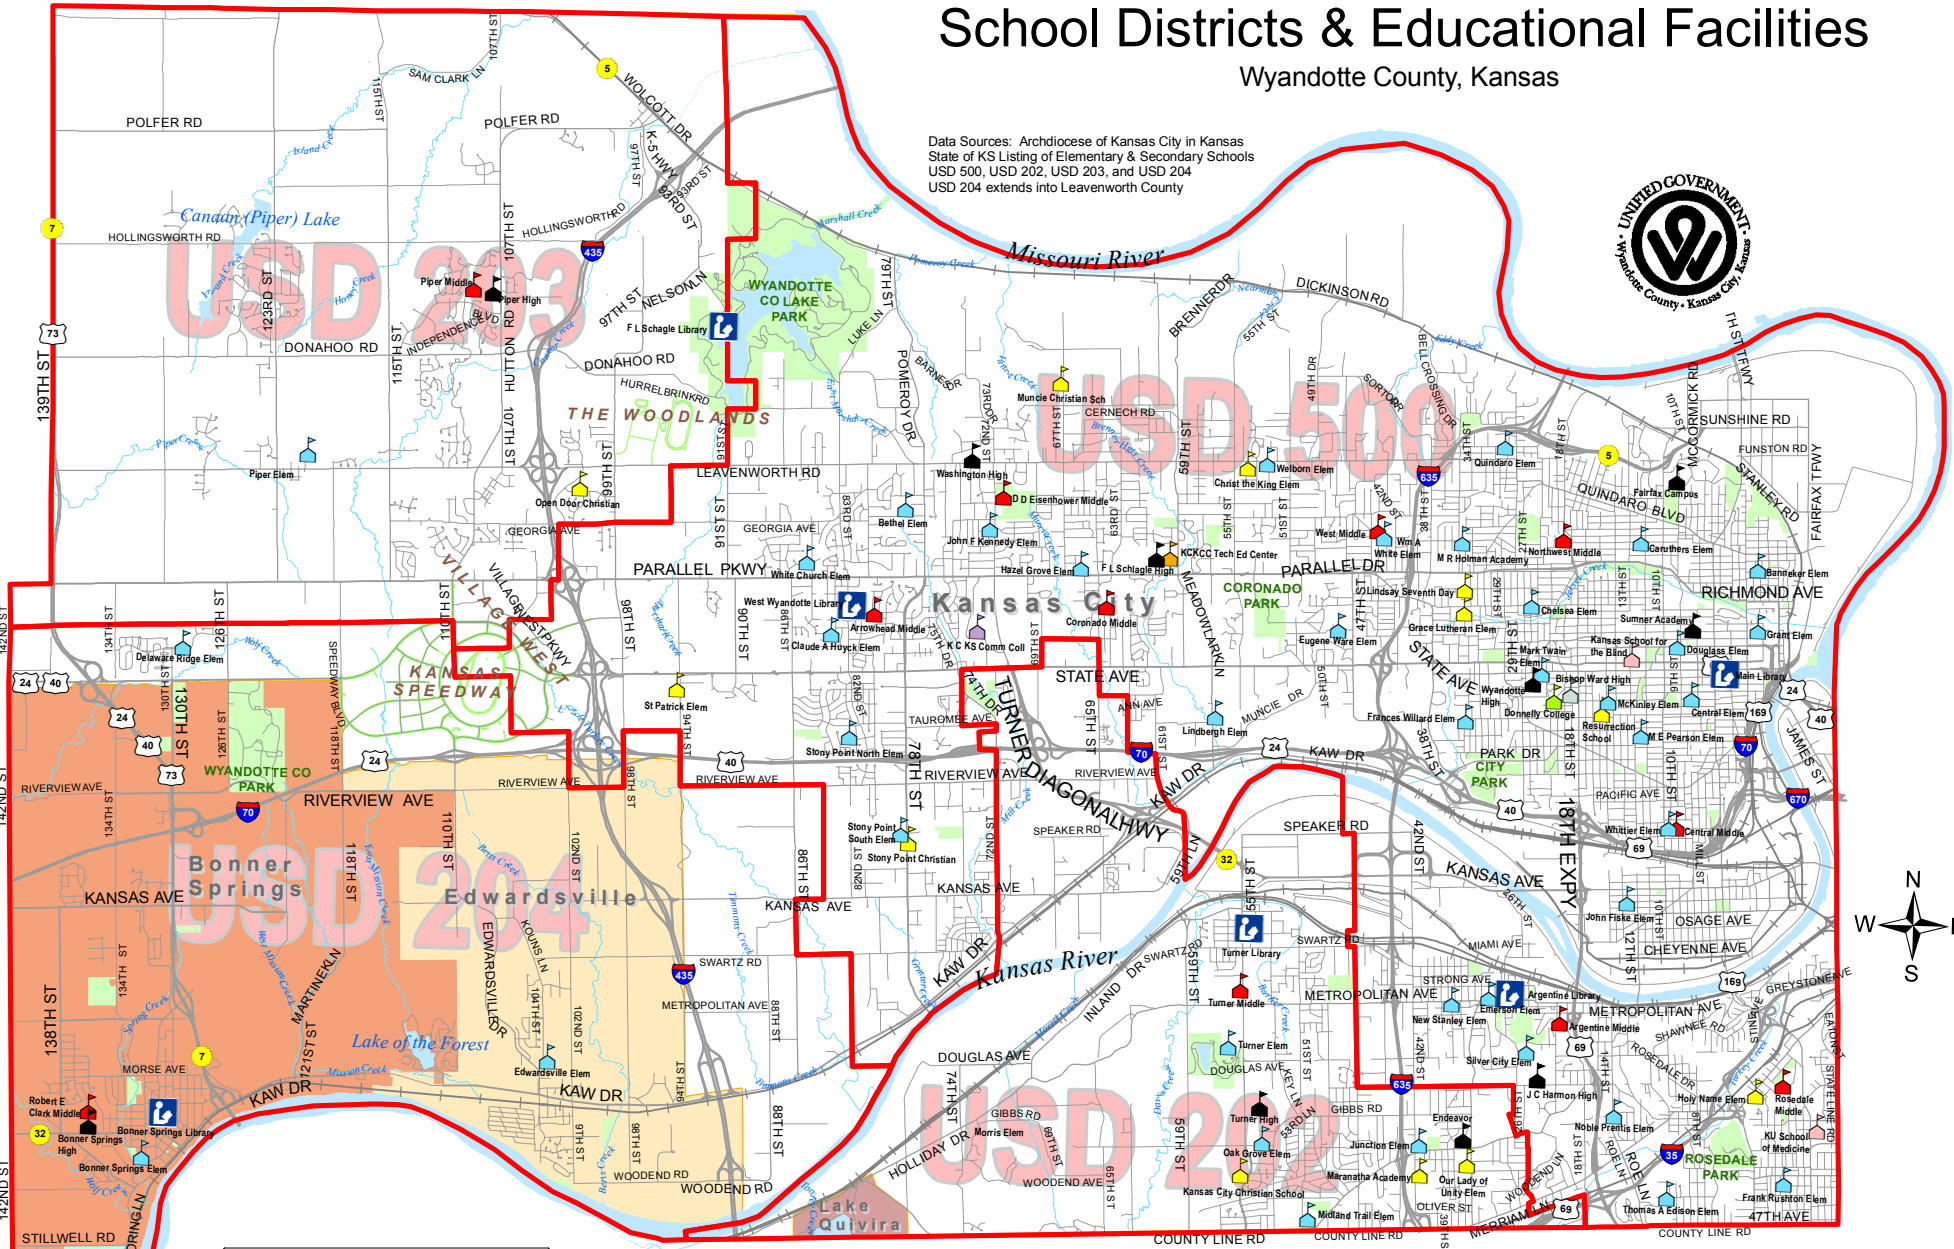

School Districts & Educational Facilities

Wyandotte County, Kansas

Data Sources: Archdiocese of Kansas City in Kansas
 State of KS Listing of Elementary & Secondary Schools
 USD 500, USD 202, USD 203, and USD 204
 USD 204 extends into Leavenworth County

DISCLAIMER OF WARRANTY AND ACCURACY
 Unified Government of Wyandotte Co./Kansas City, KS (UG) makes no representations or warranties about this map or its content, including, without limitation, accuracy, completeness, or fitness for any purpose.
 Users of this map document do so at their own risk; UG will not be liable to any such user for any loss or damage whatsoever.
 Publication Date: 05/20/2010
 Contents Copyright © 2010 Unified Government
 All Rights Reserved
 DotMaps Web Mapper: <http://www.wycokck.org/dotmaps>

1 inch = 1.7 miles 1 inch = 9,000 feet 1:108,000

- Legend**
- Public Elementary School
 - Public Middle School
 - Public High School
 - Private Elementary School
 - Private High School
 - Private Post-Secondary
 - Community College
 - Vocational Technical Trade School
 - State Facility
 - Public Library
 - School District Boundary
 - Parks
 - Bonner Springs
 - Edwardsville
 - Delaware Township
 - Lake Quivira
 - Kansas City