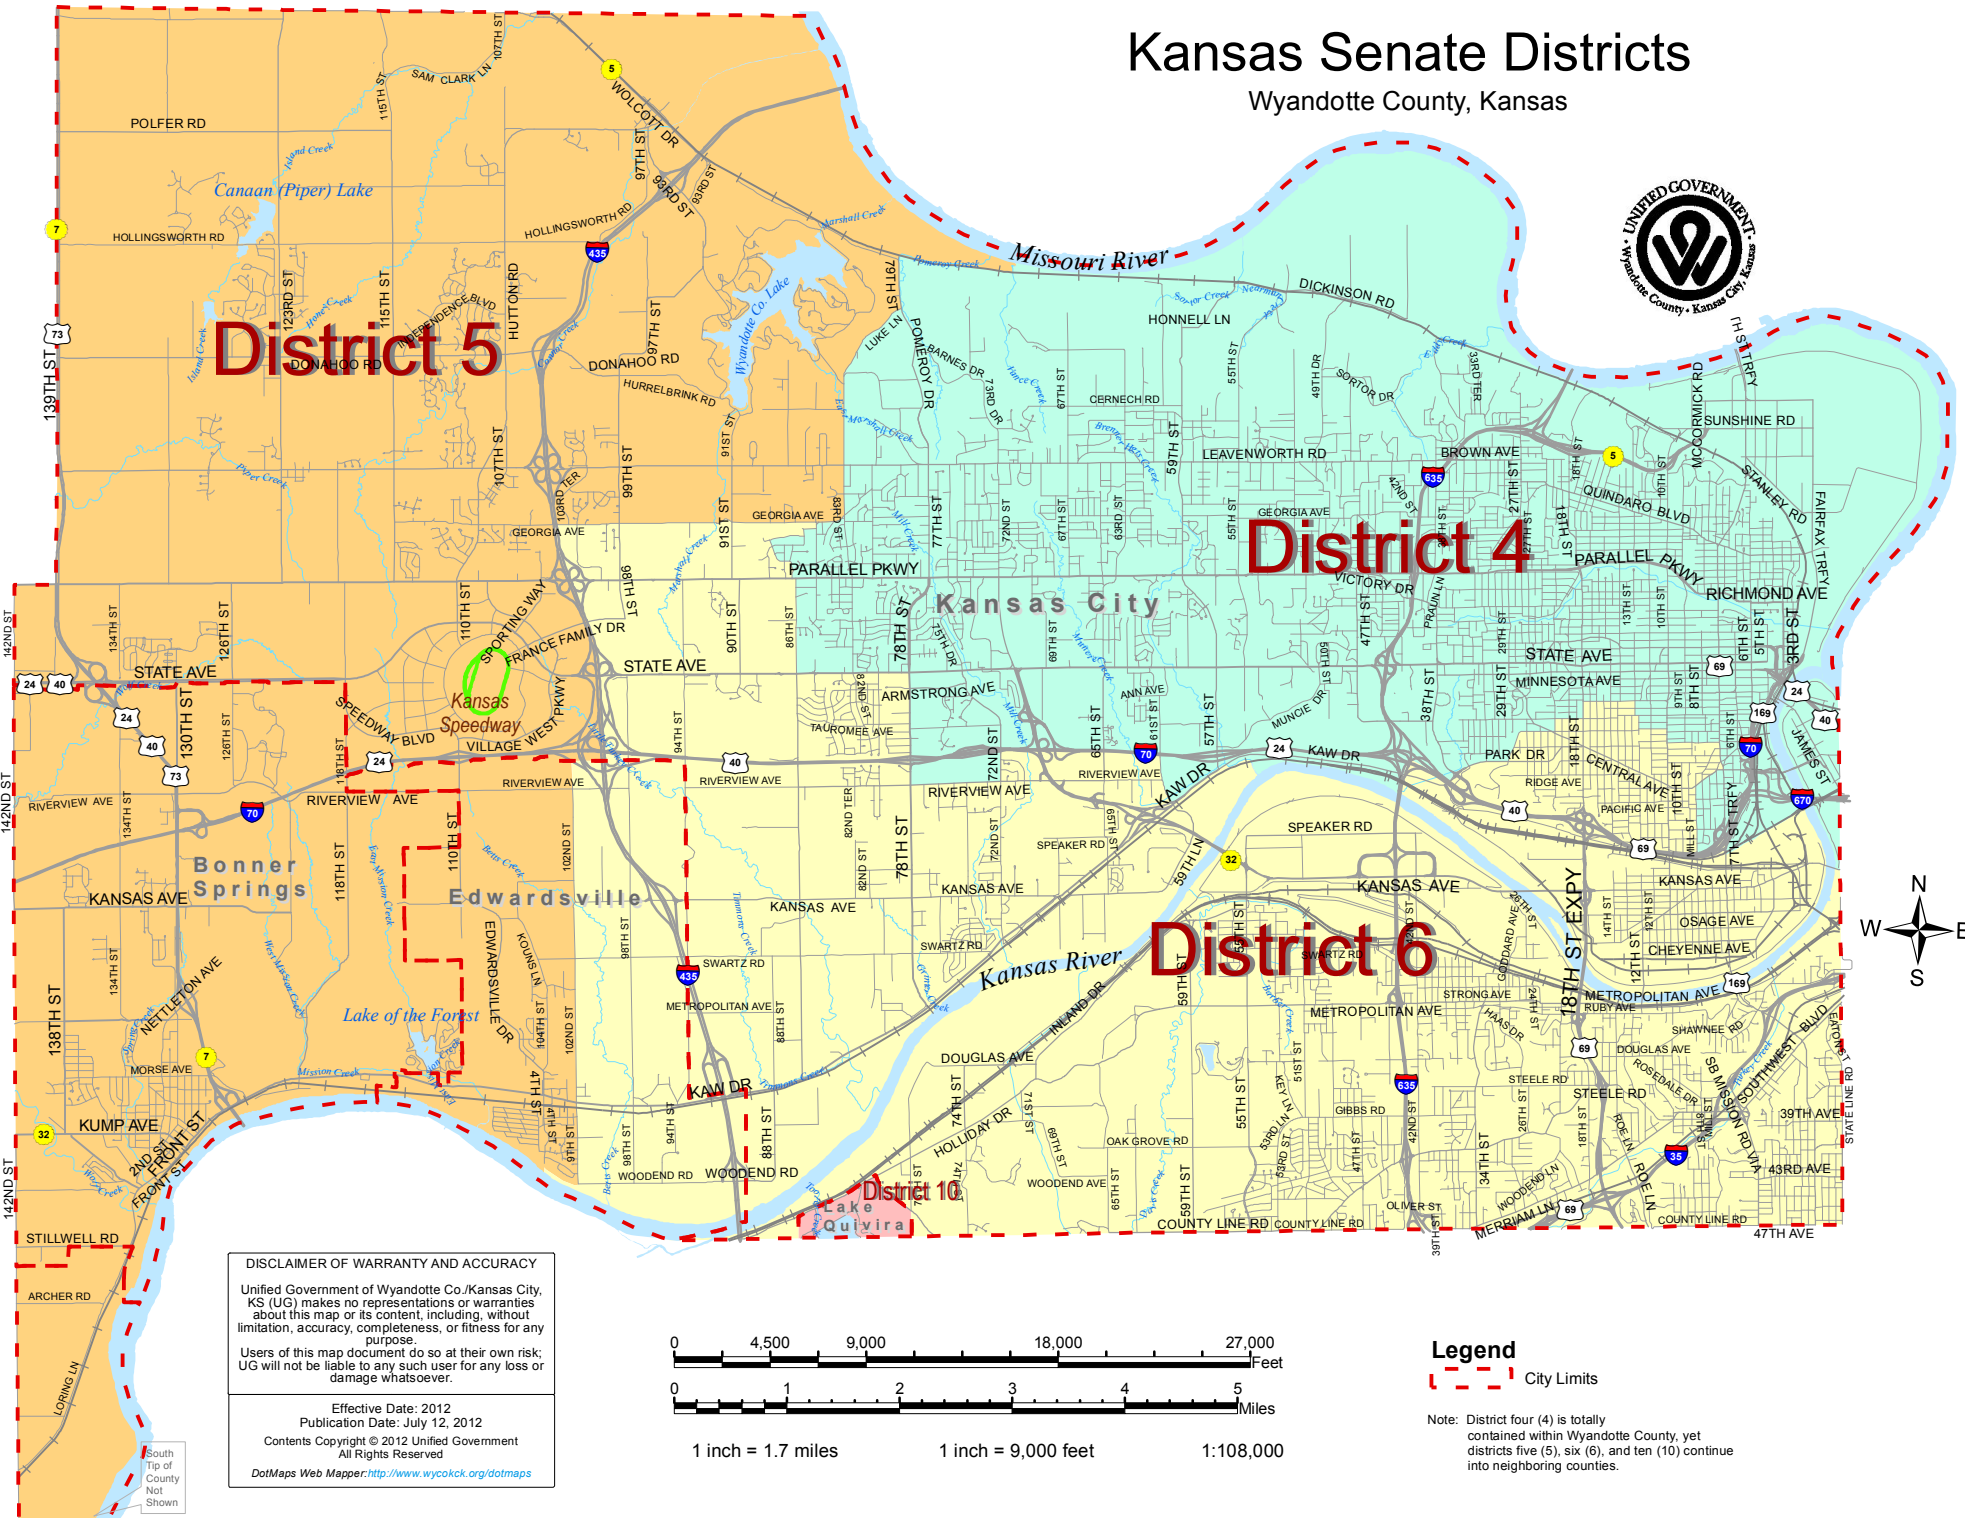

Kansas Senate Districts

Wyandotte County, Kansas

District 5

District 4

District 6

District 10

DISCLAIMER OF WARRANTY AND ACCURACY
 Unified Government of Wyandotte Co./Kansas City, KS (UG) makes no representations or warranties about this map or its content, including, without limitation, accuracy, completeness, or fitness for any purpose.
 Users of this map document do so at their own risk; UG will not be liable to any such user for any loss or damage whatsoever.

Effective Date: 2012
 Publication Date: July 12, 2012
 Contents Copyright © 2012 Unified Government
 All Rights Reserved
 DotMaps Web Mapper: <http://www.wycokck.org/dotmaps>

1 inch = 1.7 miles 1 inch = 9,000 feet 1:108,000

Legend
 City Limits

Note: District four (4) is totally contained within Wyandotte County, yet districts five (5), six (6), and ten (10) continue into neighboring counties.

South Tip of County Not Shown