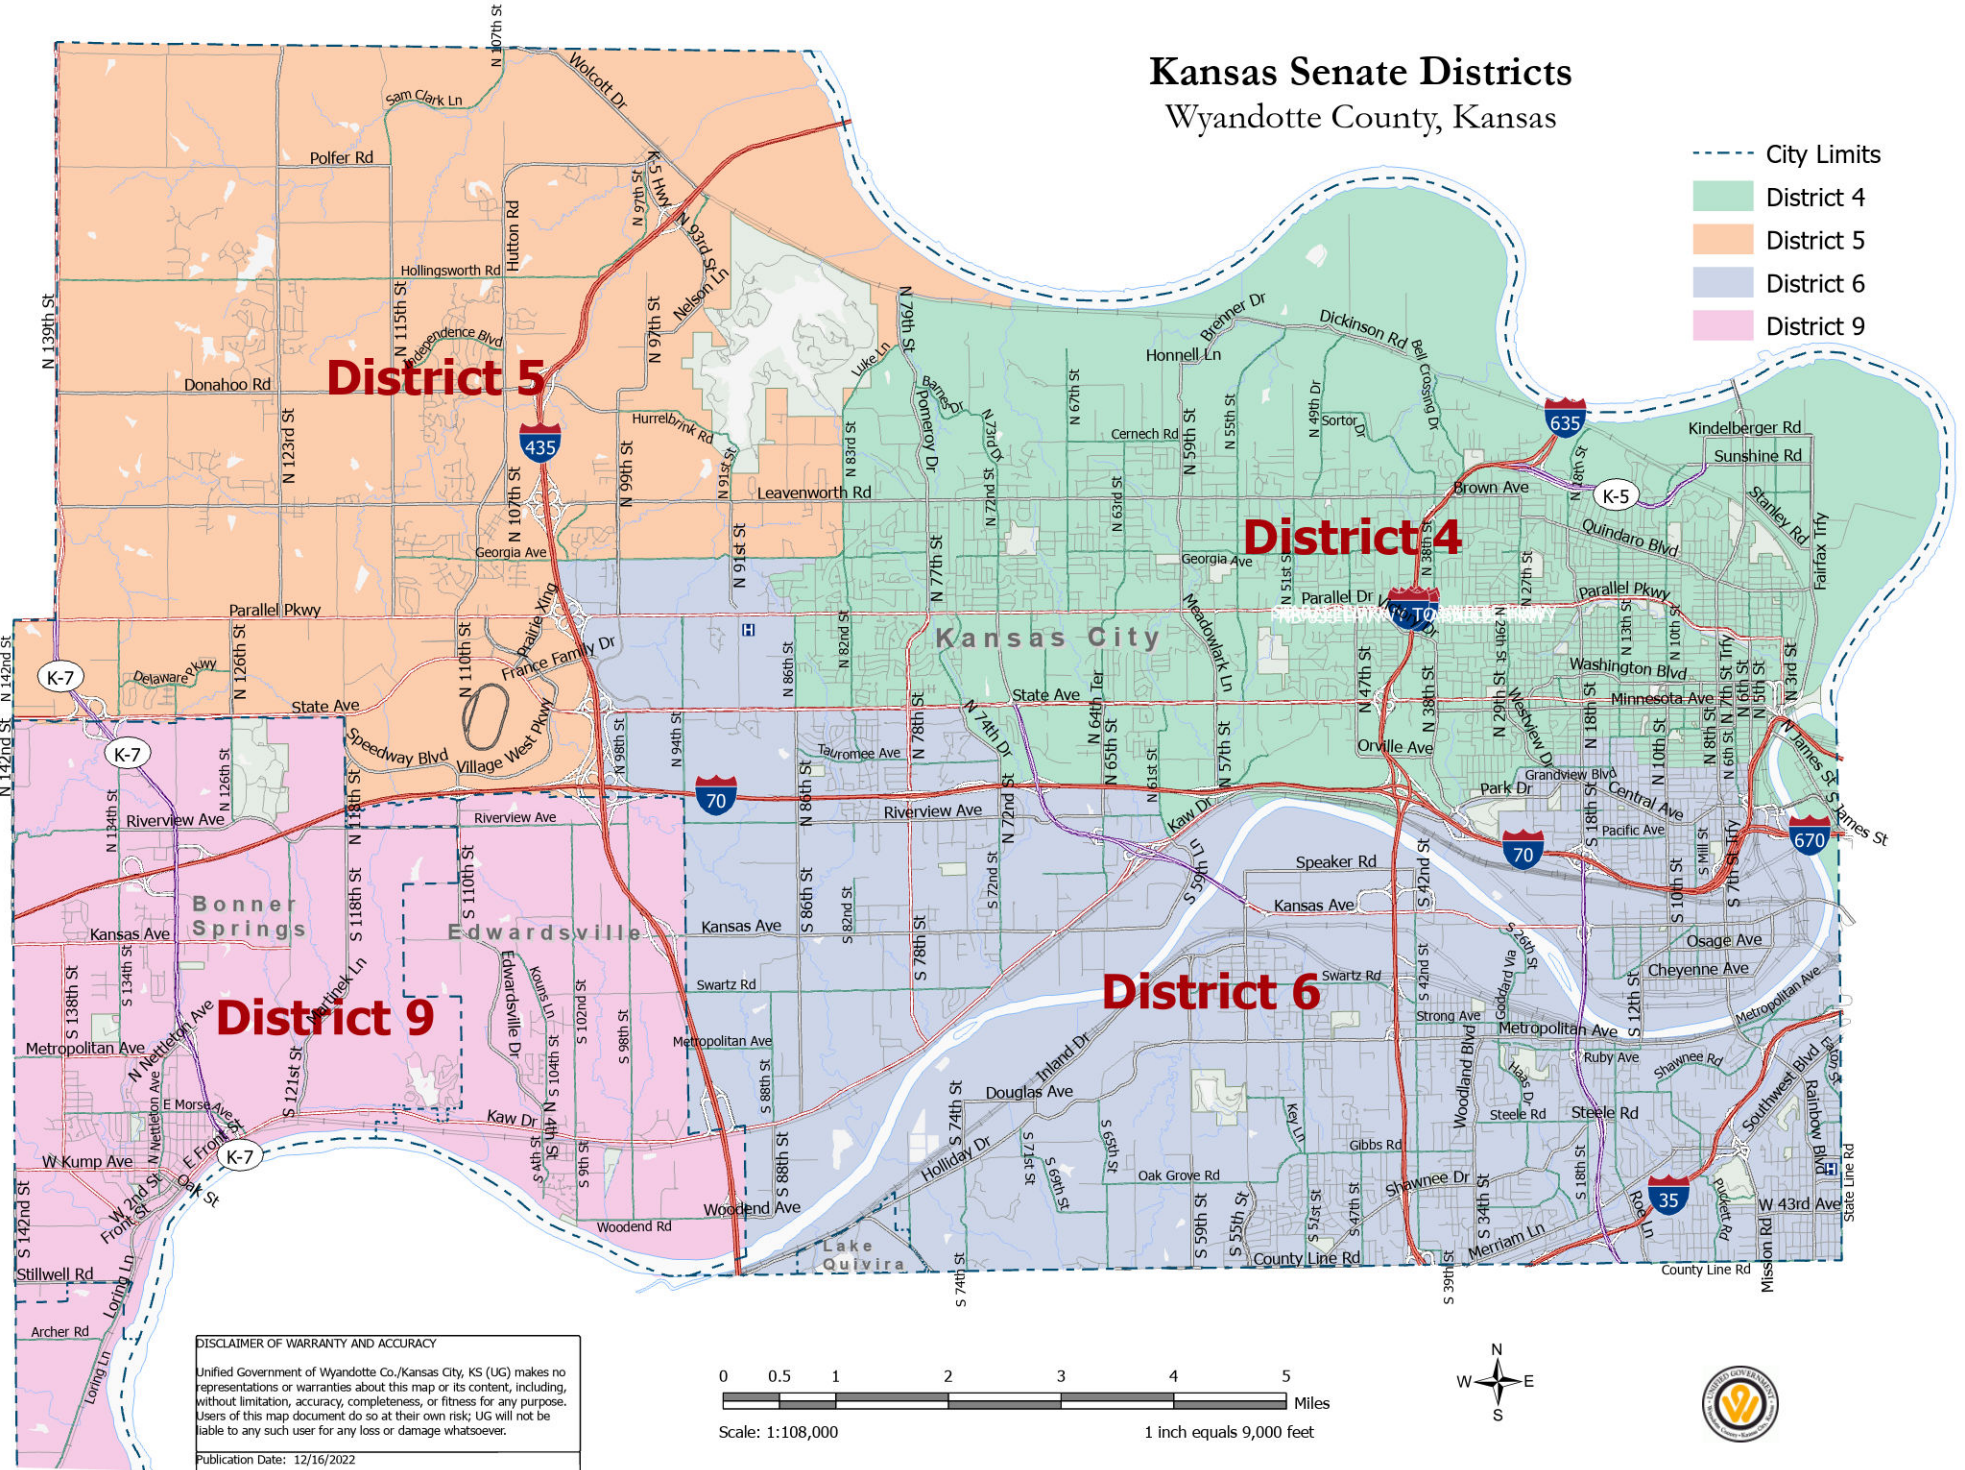

Kansas Senate Districts

Wyandotte County, Kansas

- City Limits
- District 4
- District 5
- District 6
- District 9

DISCLAIMER OF WARRANTY AND ACCURACY

Unified Government of Wyandotte Co./Kansas City, KS (UG) makes no representations or warranties about this map or its content, including, without limitation, accuracy, completeness, or fitness for any purpose. Users of this map document do so at their own risk; UG will not be liable to any such user for any loss or damage whatsoever.