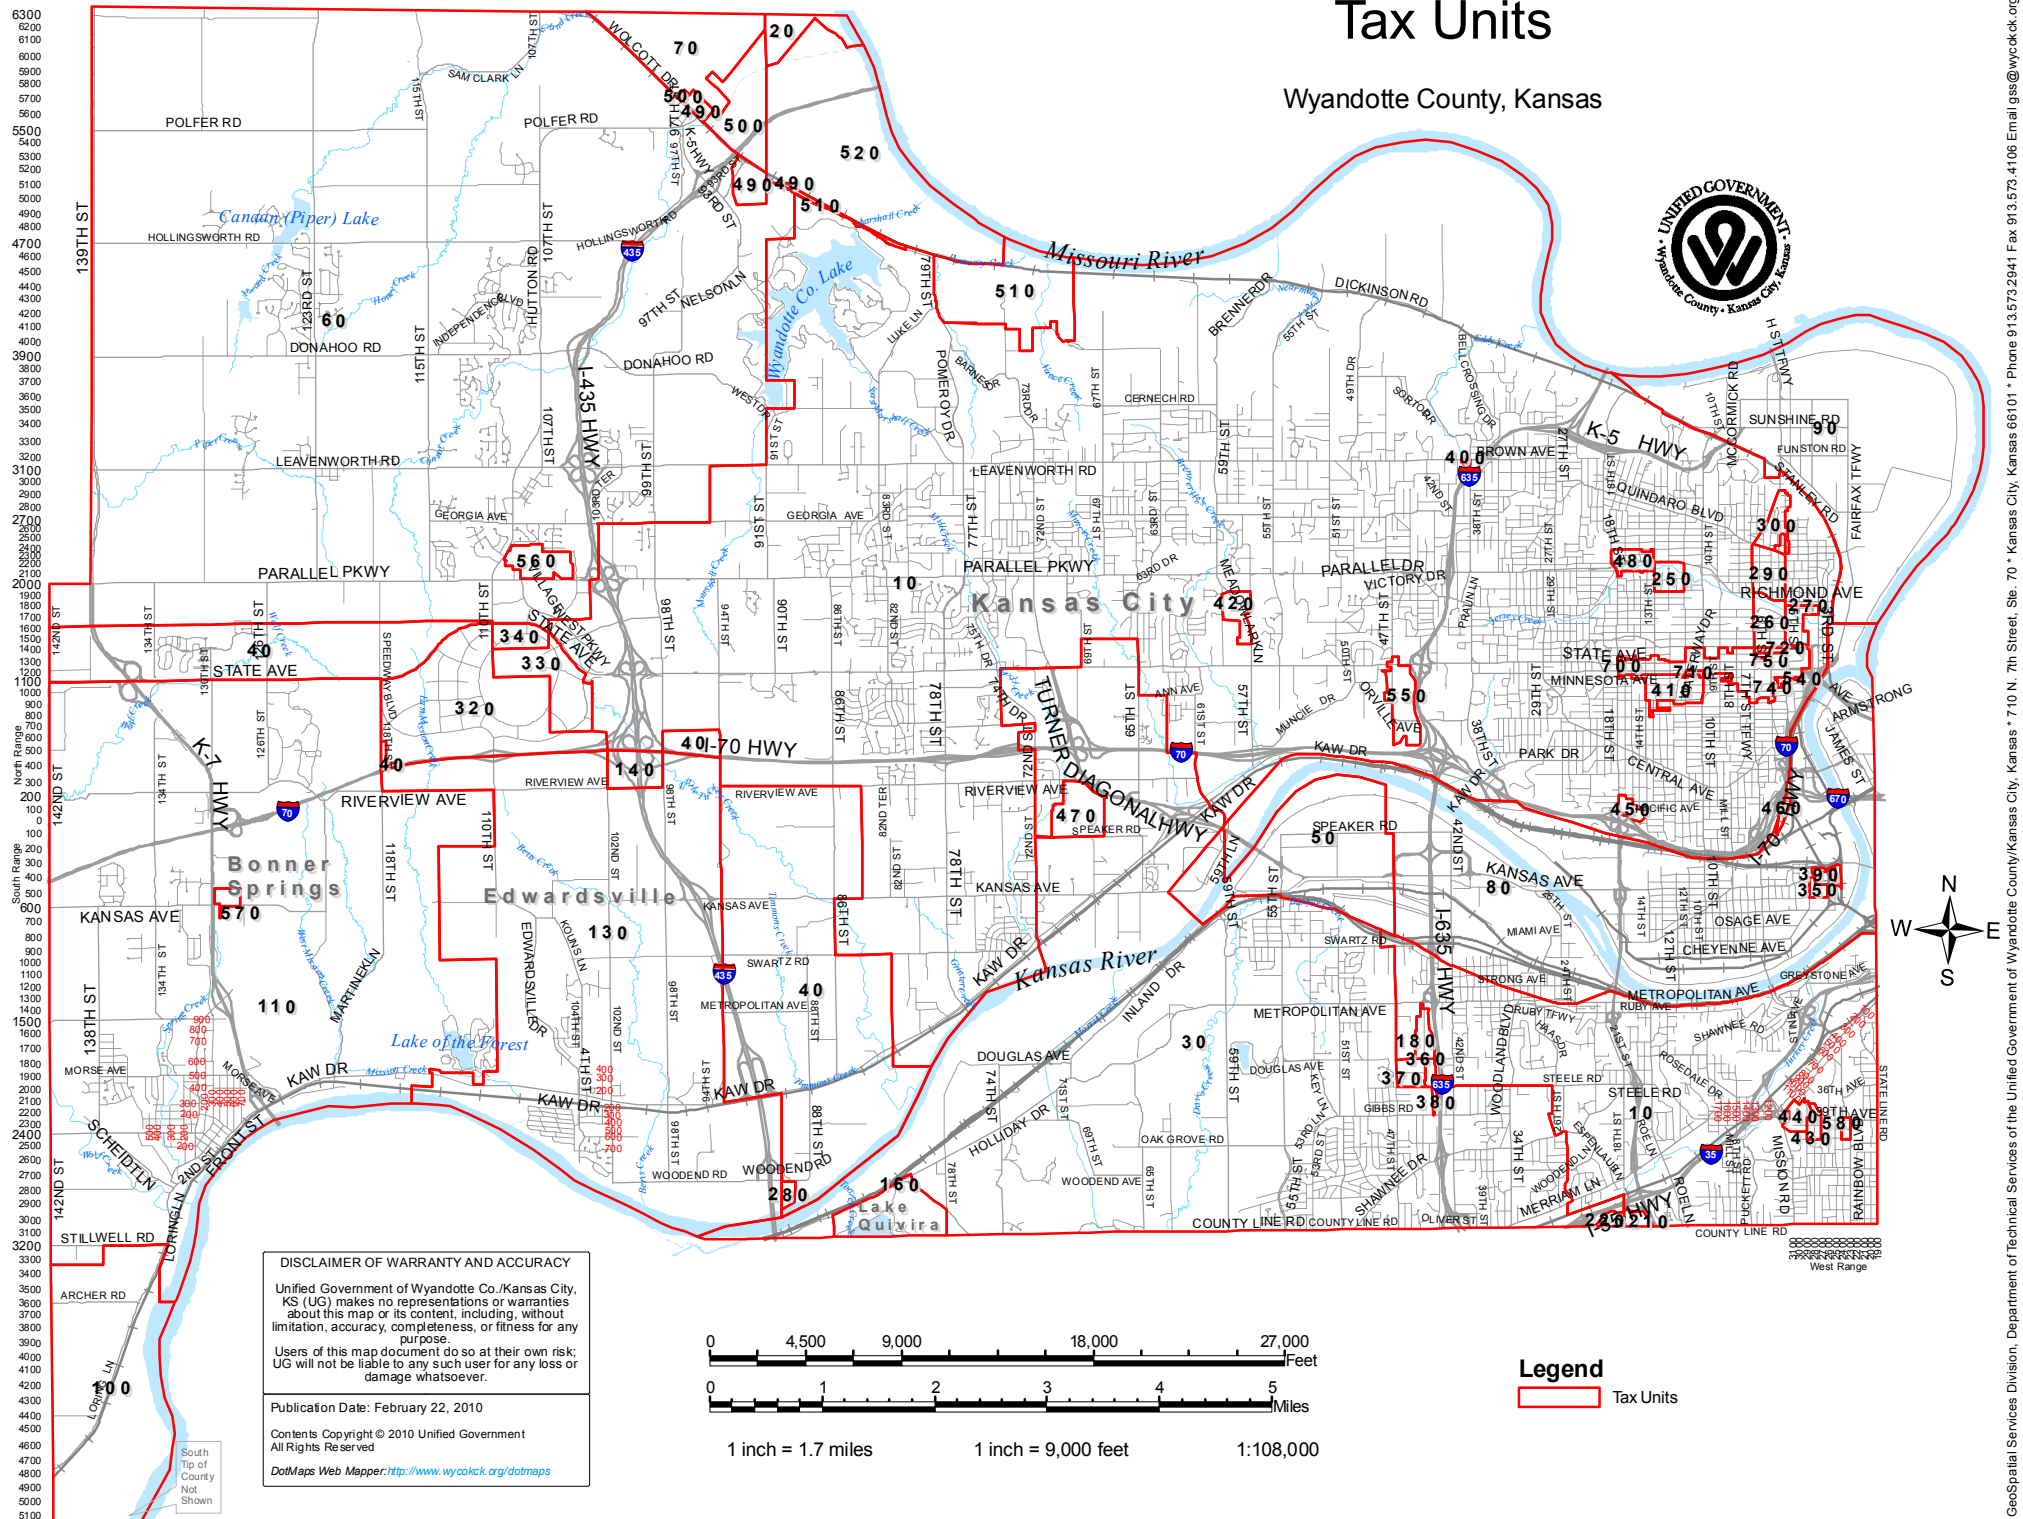

# Tax Units

Wyandotte County, Kansas

**DISCLAIMER OF WARRANTY AND ACCURACY**  
 Unified Government of Wyandotte Co./Kansas City, KS (UG) makes no representations or warranties about this map or its content, including, without limitation, accuracy, completeness, or fitness for any purpose.  
 Users of this map document do so at their own risk; UG will not be liable to any such user for any loss or damage whatsoever.  
 Publication Date: February 22, 2010  
 Contents Copyright © 2010 Unified Government  
 All Rights Reserved  
 DotMaps Web Mapper: <http://www.wyockck.org/dotmaps>

1 inch = 1.7 miles      1 inch = 9,000 feet      1:108,000

**Legend**  
 Tax Units