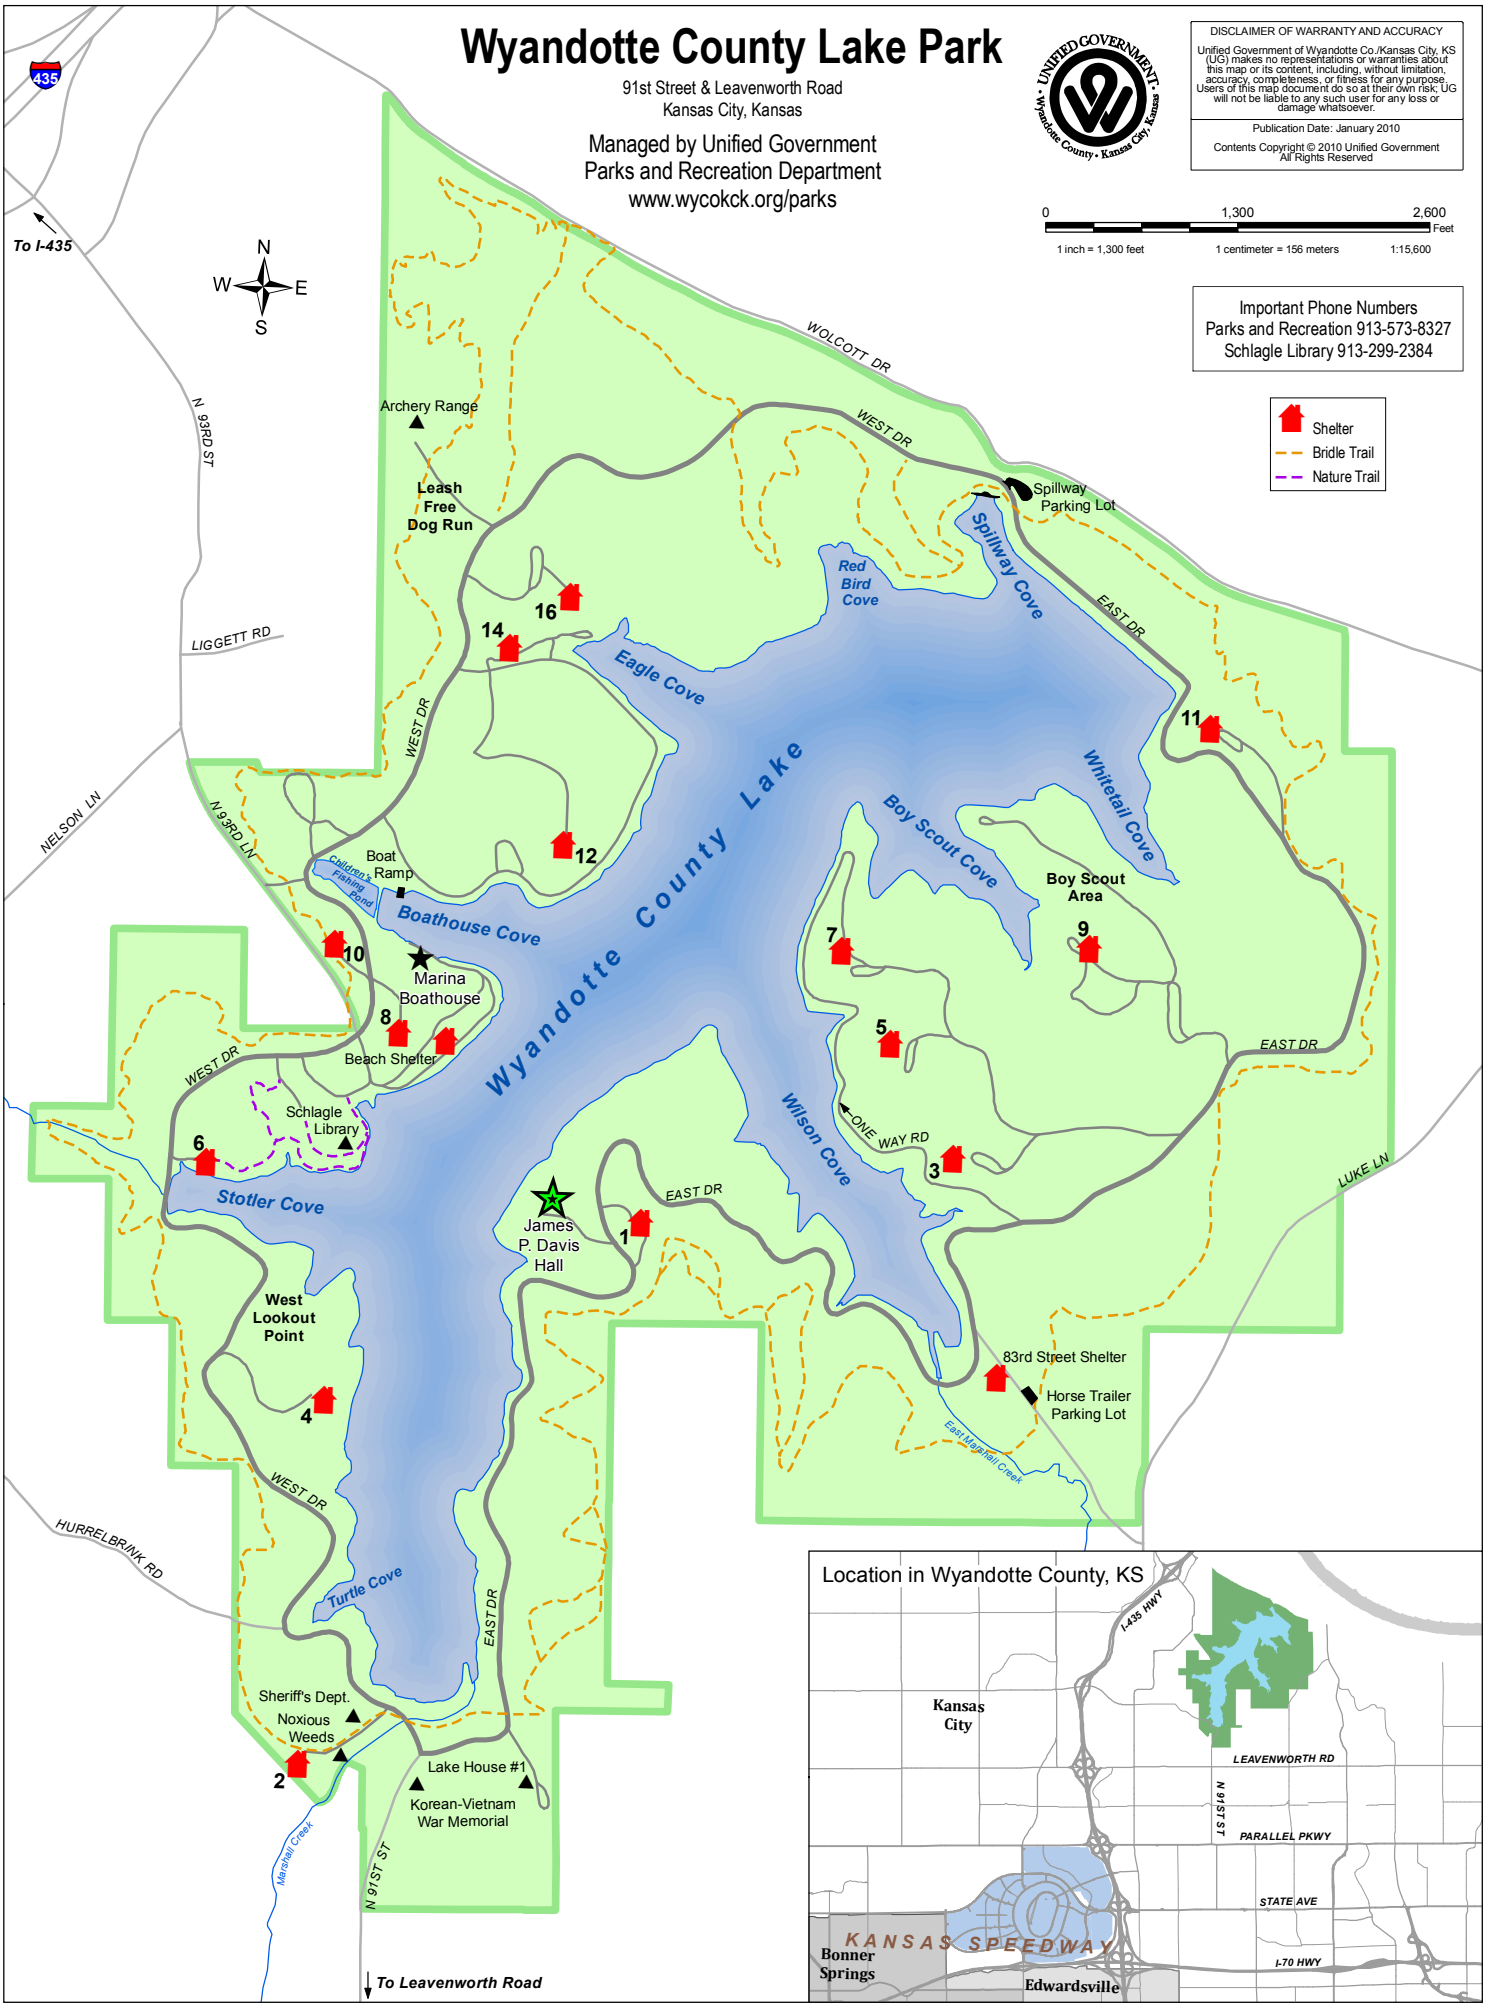

Wyandotte County Lake Park

91st Street & Leavenworth Road
Kansas City, Kansas

Managed by Unified Government
Parks and Recreation Department
www.wycokck.org/parks

Important Phone Numbers
Parks and Recreation 913-573-8327
Schlagle Library 913-299-2384

- Shelter
- Bridle Trail
- Nature Trail