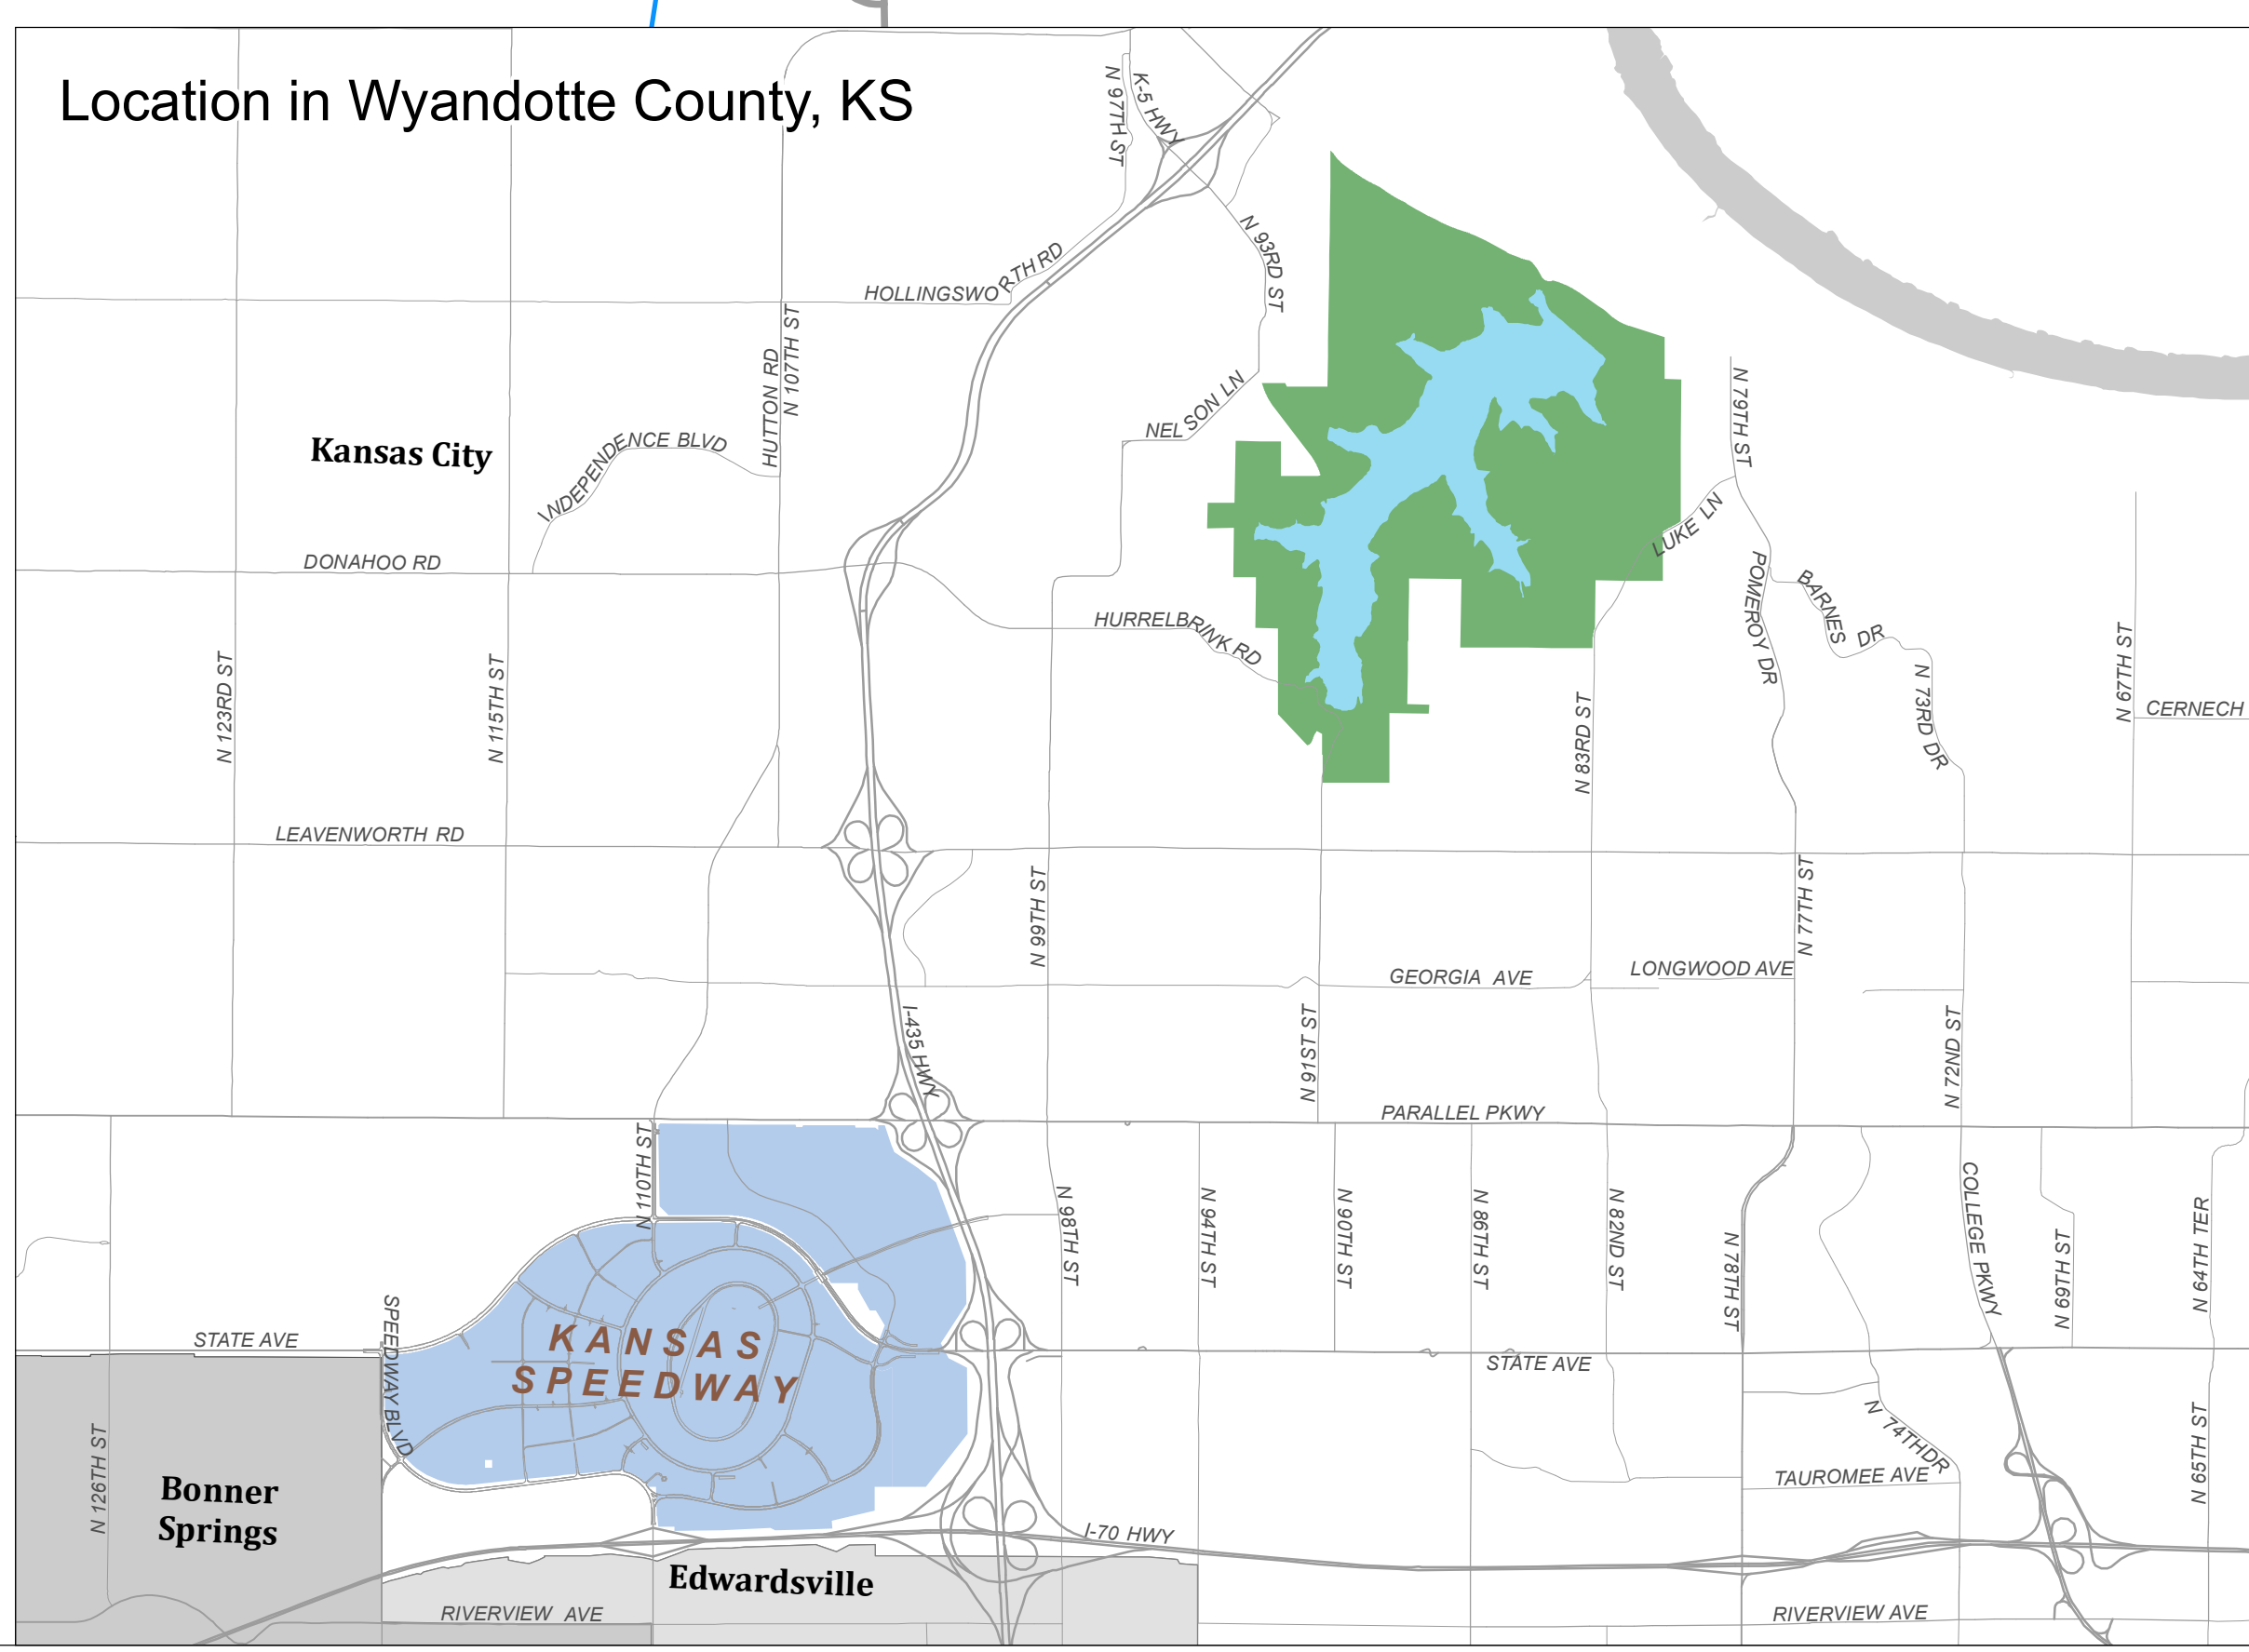

Wyandotte County Lake Park

91st Street & Leavenworth Road
Kansas City, Kansas

- Shelter
- Restroom
- Stream
- Trail
- Schlagle Trail
- Street

GeoSpatial Services Division, Department of Technical Services of the Unified Government of Wyandotte County/Kansas City, Kansas • 710 N. 7th Street, Ste. 70 • Kansas City, Kansas 66101 • Phone 913.873.2941 • Fax 913.873.4106 • Email gas@wyandotte.org