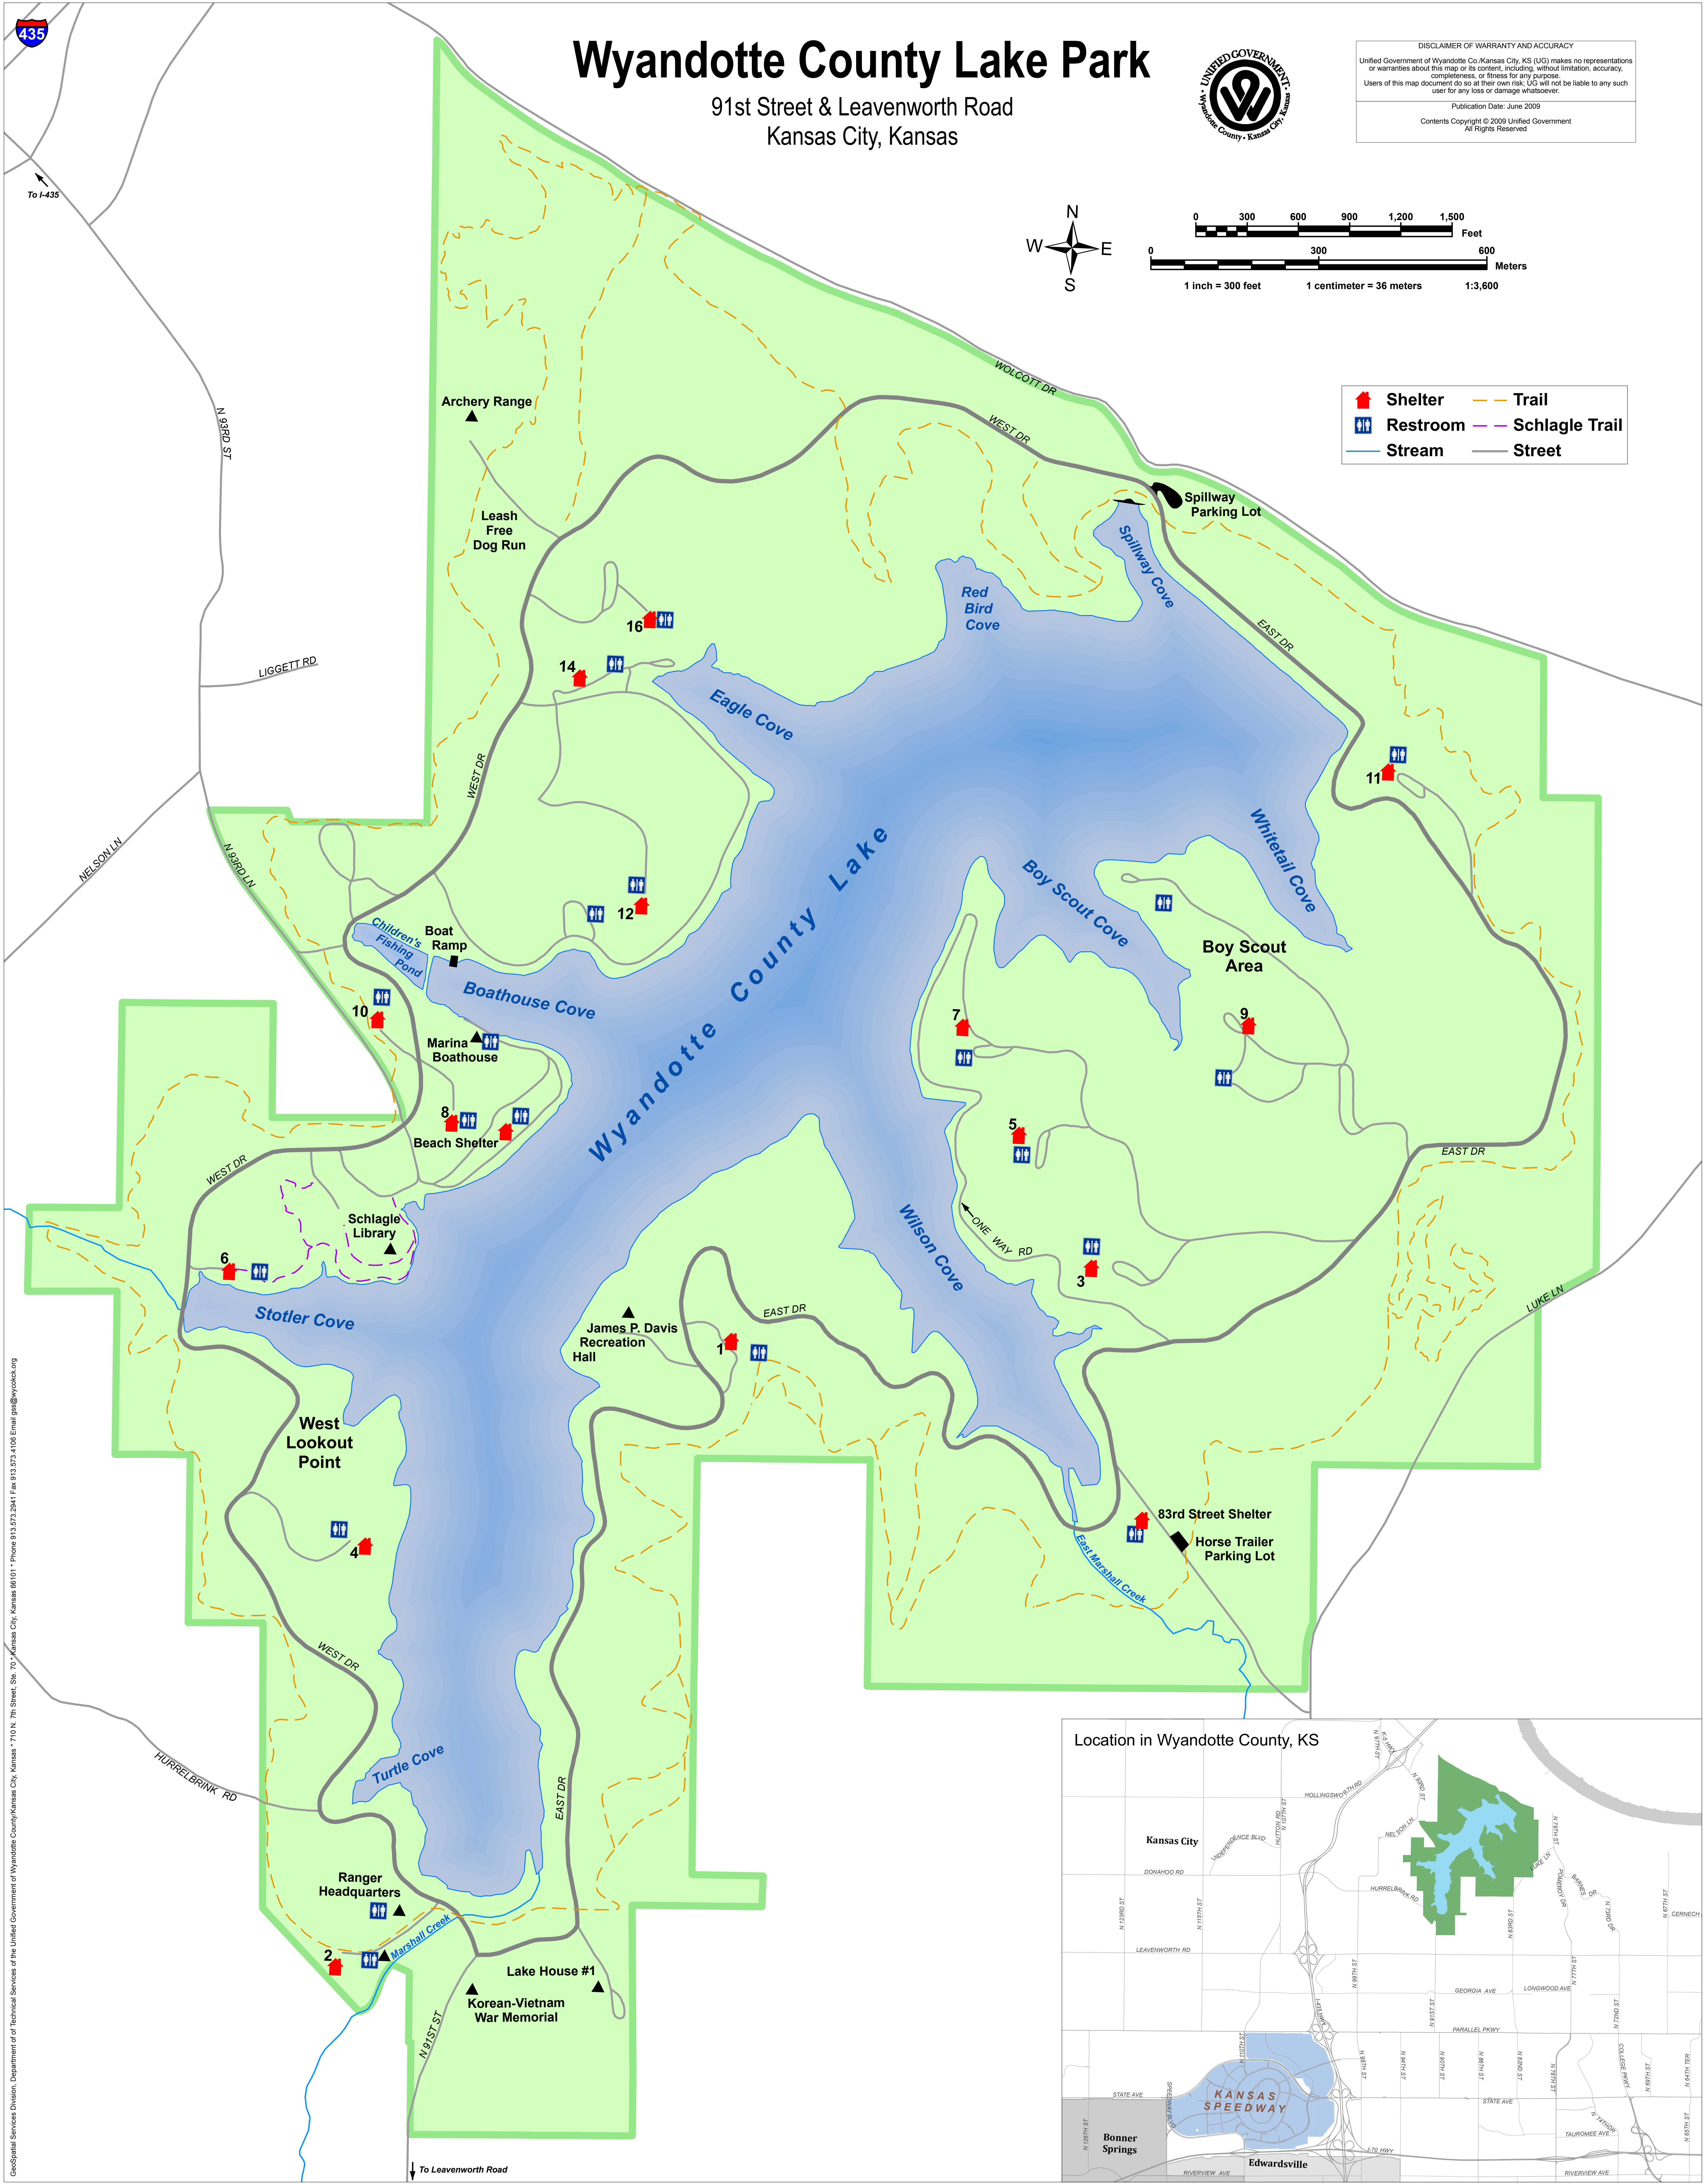

Wyandotte County Lake Park

91st Street & Leavenworth Road
Kansas City, Kansas

- Shelter
- Restroom
- Stream
- Trail
- Schlagle Trail
- Street

GeoSpatial Services Division, Department of Technical Services of the Unified Government of Wyandotte County/Kansas City, Kansas • 710 N. 7th Street, Ste. 70 • Kansas City, Kansas 66101 • Phone 913.873.2941 • Fax 913.873.4106 • Email gas@wyandotte.org