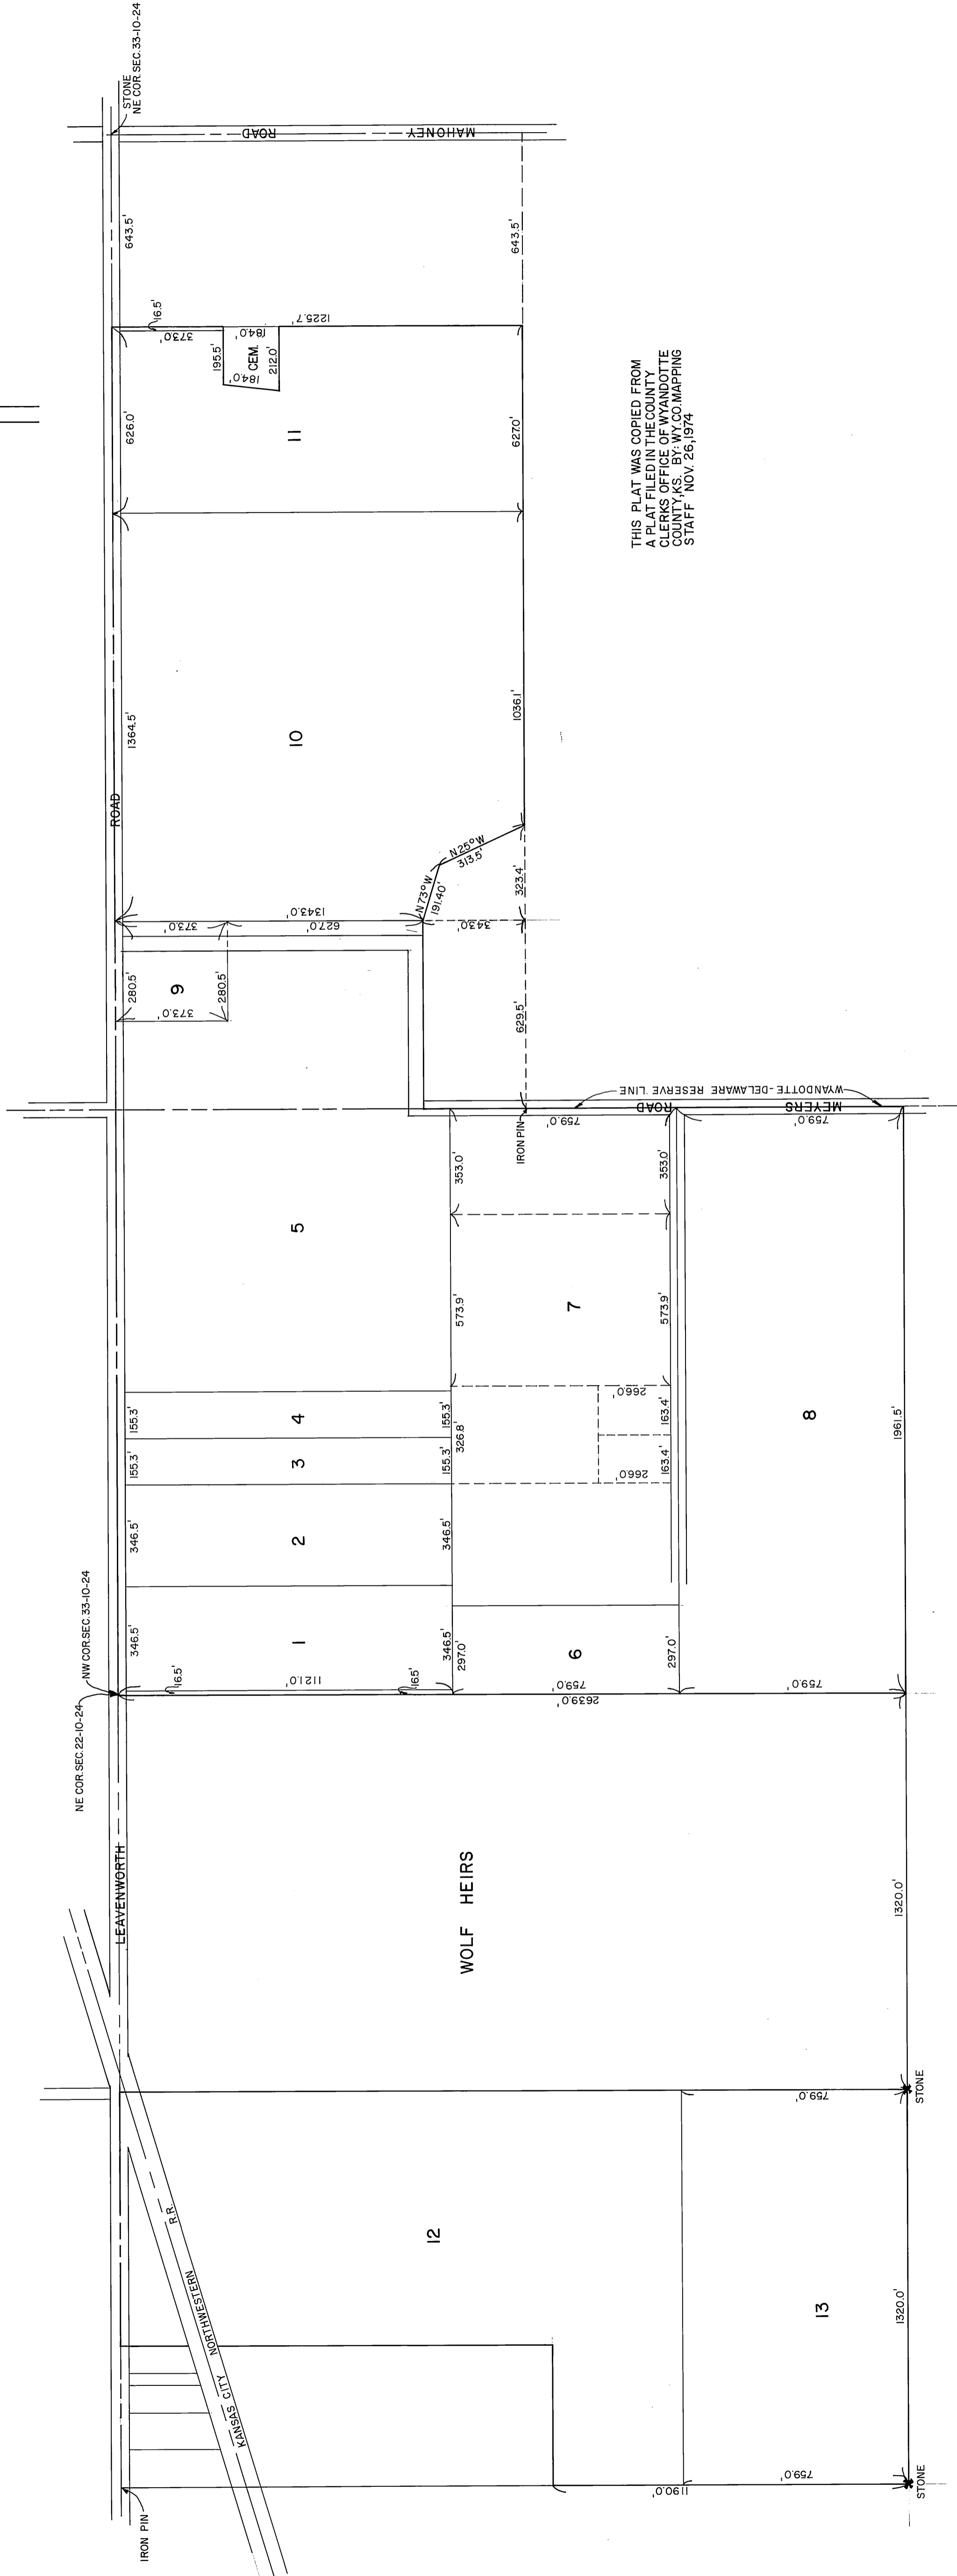

Plat of the

MALLOT ESTATE

Scale 1" = 300'

THIS PLAT WAS COPIED FROM A PLAT FILED IN THE COUNTY CLERK'S OFFICE OF WYANDOTTE COUNTY, KS. BY: WYCO.MAPPING STAFF NOV. 26, 1974