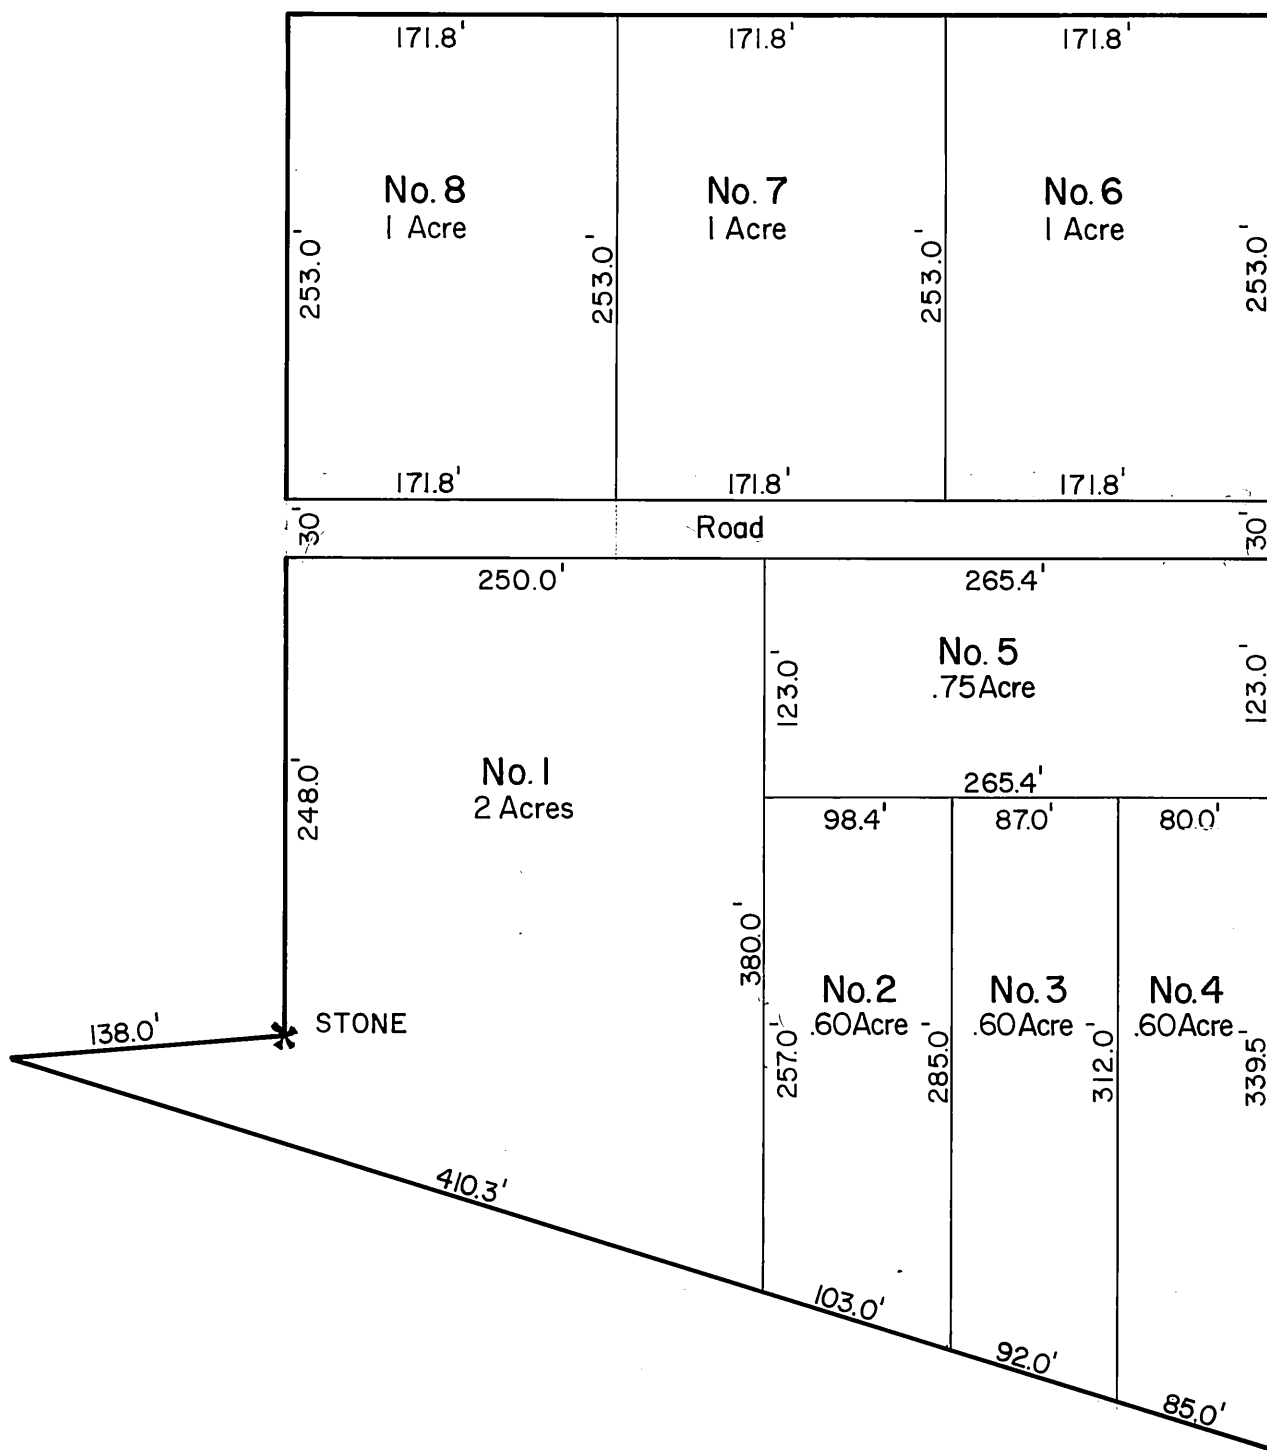

Subdivision of the Charles Morasch Estate

THIS PLAT WAS COPIED FROM
A PLAT FILED IN THE REGISTER
OF DEEDS OFFICE OF WYANDOTTE
COUNTY, KS. IN BOOK 251 PAGE 156-158
DATED OCT. 6, 1897
BY: WY. CO. MAPPING STAFF NOV. 27, 1974

VOID PER MURRAY L. RHODES, COUNTY SURVEYOR
MARCH 14, 1996