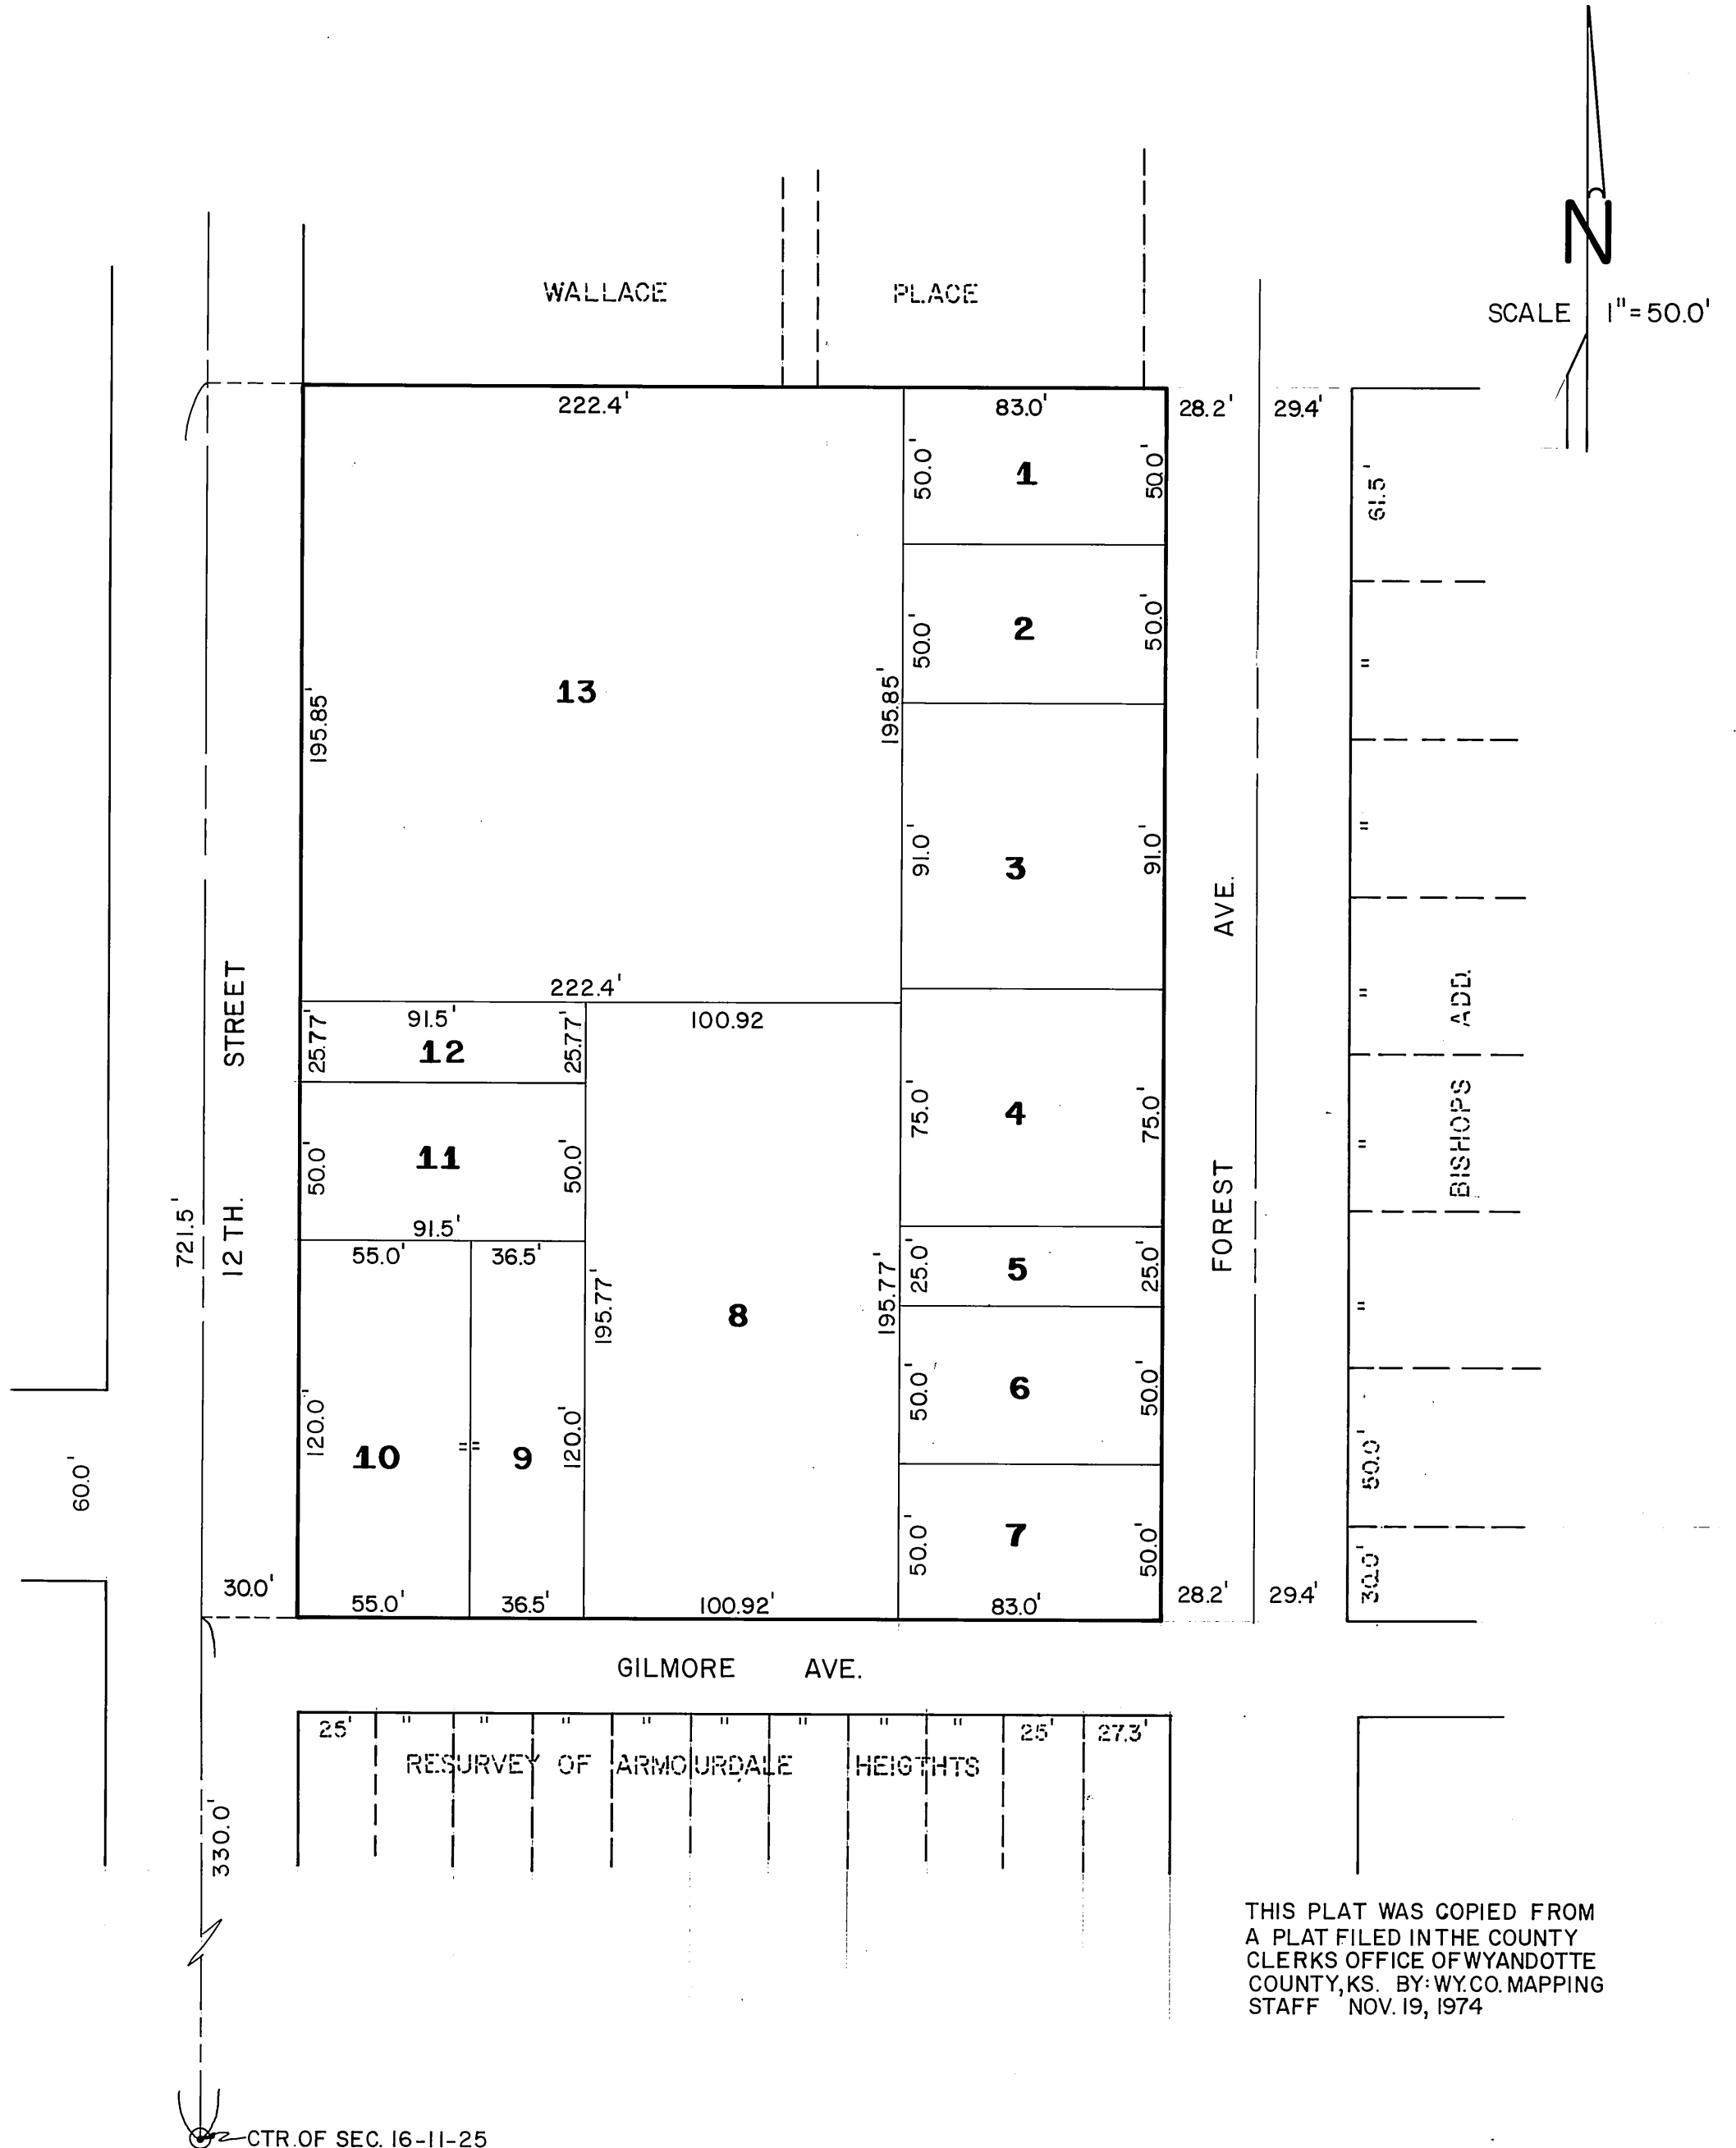

PLAT OF Wallace Place Annex

THIS PLAT WAS COPIED FROM
 A PLAT FILED IN THE COUNTY
 CLERKS OFFICE OF WYANDOTTE
 COUNTY, KS. BY: WY.CO. MAPPING
 STAFF NOV. 19, 1974